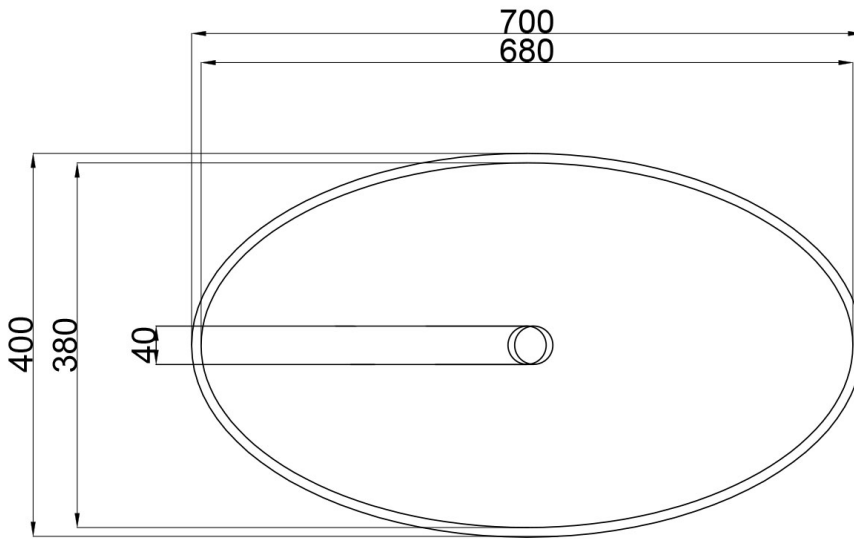

JEE-O maya basin specifications

Article code:

SWMBAS48
White DADOquartz

Material:

DADOquartz - Scratch & abrasion resistant

Waste diameter:

40mm

Dimensions:

L 70 x W 40 x H 9 cm

Basin rim:

1 cm

Net weight:

10kg

Note: cast products are subject to size variation of +/-5 %

Dimension package:

L 75 x W 45 x H 13 mm

Package weight:

5kg

UV stability:

6 / BSEN438

25 year warranty

HS code:

69109000

European Standard: