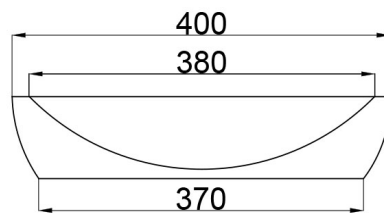

JEE-O maya basin specifications

Article code:

SWMBAS48
White DADOquartz

Material:

DADOquartz - Scratch & abrasion resistant

Waste diameter:

40mm

Dimensions:

L 70 x W 40 x H 9 cm

Basin rim:

1 cm

Net weight:

10kg

Note: cast products are subject to size variation of +/-5 %

Dimension package:

L 75 x W 45 x H 13 mm

Package weight:

5kg

UV stability:

6 / BSEN438

25 year warranty

HS code:

69109000

European Standard: