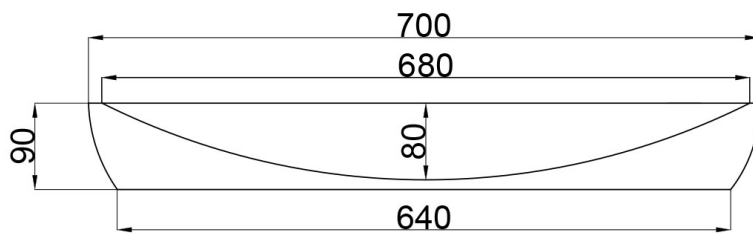

JEE-O maya basin specifications

Article code:

SWMBAS48
White DADOquartz

Material:

DADOquartz - Scratch & abrasion resistant

Waste diameter:

40mm

Dimensions:

L 70 x W 40 x H 9 cm

Basin rim:

1 cm

Net weight:

10kg

Note: cast products are subject to size variation of +/-5 %

Dimension package:

L 75 x W 45 x H 13 mm

Package weight:

5kg

UV stability:

6 / BSEN438

25 year warranty

HS code:

69109000

European Standard: