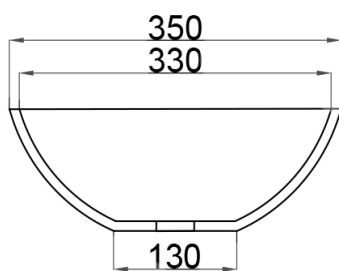

# JEE-O london basin specifications

Article code:

**SWMBAS63**

White DADOquartz

Material:

DADOquartz - Scratch & abrasion resistant

Waste diameter:

40mm

Dimensions:

L 55 x W 35 x H 12,5 cm

Basin rim:

1 cm

Net weight:

8kg

Note: cast products are subject to size variation of +/-5 %

Dimension package:

L 60 x W 40 x H 14 mm

Package weight:

0,3kg

UV stability:

6 / BSEN438

25 year warranty

HS code:

69109000