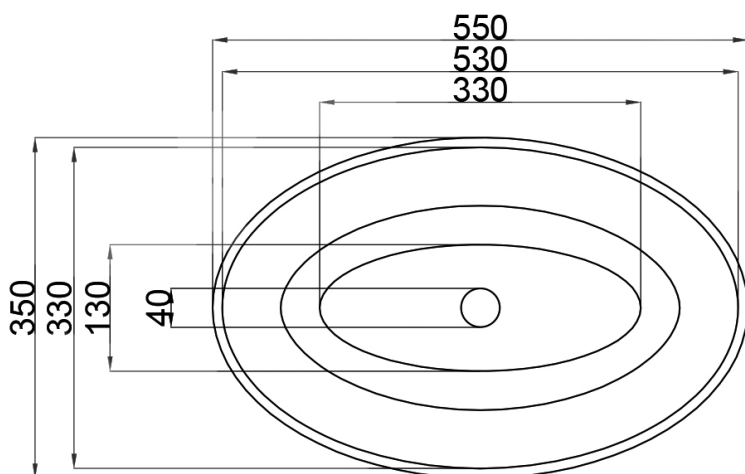

# JEE-O london basin specifications

Article code:

**SWMBAS63**

White DADOquartz

Material:

DADOquartz - Scratch & abrasion resistant

Waste diameter:

40mm

Dimensions:

L 55 x W 35 x H 12,5 cm

Basin rim:

1 cm

Net weight:

8kg

Note: cast products are subject to size variation of +/-5 %

Dimension package:

L 60 x W 40 x H 14 mm

Package weight:

0,3kg

UV stability:

6 / BSEN438

25 year warranty

HS code:

69109000