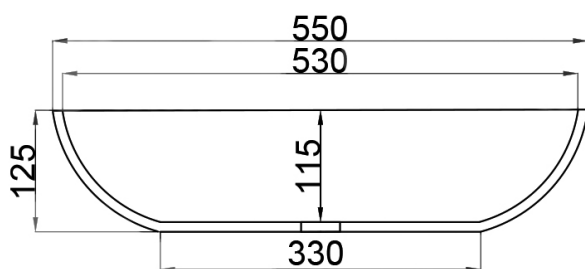

# JEE-O london basin specifications

Article code:

**SWMBAS63**

White DADOquartz

Material:

DADOquartz - Scratch & abrasion resistant

Waste diameter:

40mm

Dimensions:

L 55 x W 35 x H 12,5 cm

Basin rim:

1 cm

Net weight:

8kg

Note: cast products are subject to size variation of +/-5 %

Dimension package:

L 60 x W 40 x H 14 mm

Package weight:

0,3kg

UV stability:

6 / BSEN438

25 year warranty

HS code:

69109000