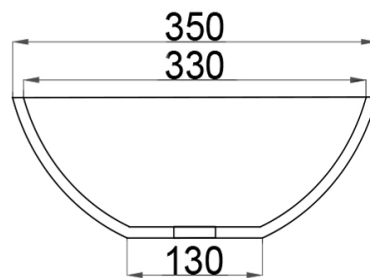

JEE-O dubai basin specifications

Article code:

SWMBAS61

● White DADOquartz

SWMBAS61 - black RAL 9005

● Spray painted matt outside

SWMBAS61 - green RAL 6003

● Spray painted matt outside

SWMBAS61 - grey RAL 7040

● Spray painted matt outside

Dimensions:

L 55 x W 35 x H 12,5 cm

Basin rim:

1 cm

Net weight:

8kg

Note: cast products are subject to size variation of +/- 5 %

Dimension package:

L 60 x W 40 x H 14 cm

Package weight:

0,3kg

UV stability:

6 / BSEN438

25 year warranty

Material:

DADOquartz - Scratch & abrasion resistant

Waste diameter:

40mm

HS code:

69109000

European Standard:

NEN-EN 14688-2015