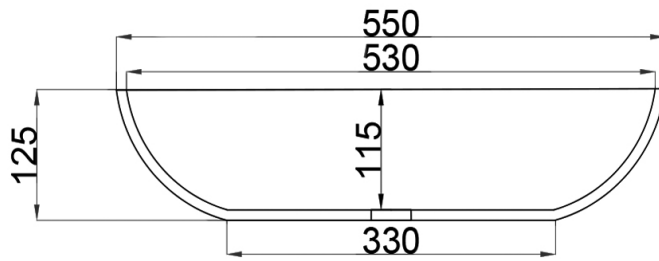

# JEE-O dubai basin specifications

Article code:

**SWMBAS61**

● White DADOquartz

**SWMBAS61 - black** RAL 9005

● Spray painted matt outside

**SWMBAS61 - green** RAL 6003

● Spray painted matt outside

**SWMBAS61 - grey** RAL 7040

● Spray painted matt outside

Dimensions:

L 55 x W 35 x H 12,5 cm

Basin rim:

1 cm

Net weight:

8kg

Note: cast products are subject to size variation of +/- 5 %

Dimension package:

L 60 x W 40 x H 14 cm

Package weight:

0,3kg

UV stability:

6 / BSEN438

25 year warranty

Material:

DADOquartz - Scratch & abrasion resistant

Waste diameter:

40mm

HS code:

69109000

European Standard:

NEN-EN 14688-2015