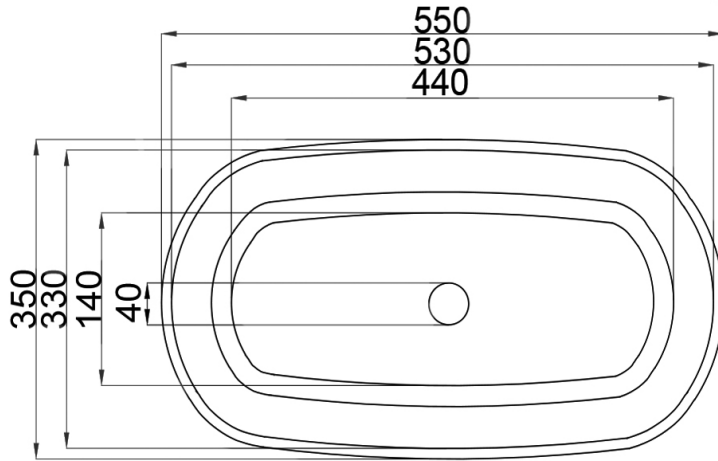

# JEE-O dubai basin specifications

Article code:

**SWMBAS61**

● White DADOquartz

**SWMBAS61 - black** RAL 9005

● Spray painted matt outside

**SWMBAS61 - green** RAL 6003

● Spray painted matt outside

**SWMBAS61 - grey** RAL 7040

● Spray painted matt outside

Dimensions:

L 55 x W 35 x H 12,5 cm

Basin rim:

1 cm

Net weight:

8kg

Note: cast products are subject to size variation of +/- 5 %

Dimension package:

L 60 x W 40 x H 14 cm

Package weight:

0,3kg

UV stability:

6 / BSEN438

25 year warranty

Material:

DADOquartz - Scratch & abrasion resistant

Waste diameter:

40mm

HS code:

69109000

European Standard:

NEN-EN 14688-2015