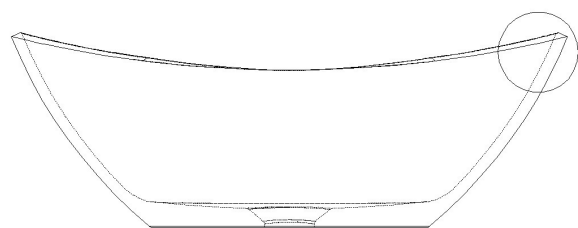

# JEE-O rio basin small specifications

Article code:

**SWMBAS68**

● White DADOquartz

**SWMBAS68 - black** RAL 9005

● Spray painted matt outside

**SWMBAS68 - green** RAL 6003

● Spray painted matt outside

**SWMBAS68 - grey** RAL 7040

● Spray painted matt outside

Material:

DADOquartz - Scratch & abrasion resistant

Coating:

Spray painted matt outside

Waste diameter:

45mm

Dimensions:

L 49,5 x W 27,5 x H 17 cm

Basin rim:

1 cm

Net weight:

4.2kg

Note: cast products are subject to size variation of +/-5 %

Dimension package:

L 52 x W 50 x H 19 cm

Package weight:

1,2 kg

UV stability:

6 / BSEN438

25 year warranty

HS code:

69109000