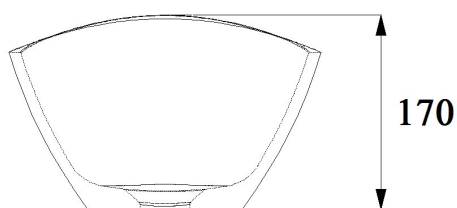

# JEE-O rio basin small specifications

Article code:

**SWMBAS68**

● White DADOquartz

**SWMBAS68 - black** RAL 9005

● Spray painted matt outside

**SWMBAS68 - green** RAL 6003

● Spray painted matt outside

Dimensions:

L 49,5 x W 27,5 x H 17 cm

Basin rim:

1 cm

Net weight:

4.2kg

Note: cast products are subject to size variation of +/-5 %

Dimension package:

L 52 x W 50 x H 19 cm

Package weight:

1,2 kg

UV stability:

6 / BSEN438

25 year warranty

HS code:

69109000