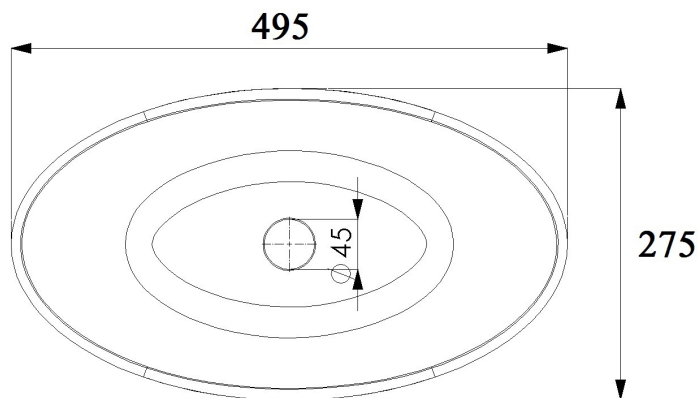

# JEE-O rio basin small specifications

Article code:

**SWMBAS68**

● White DADOquartz

**SWMBAS68 - black** RAL 9005

● Spray painted matt outside

**SWMBAS68 - green** RAL 6003

● Spray painted matt outside

Dimensions:

L 49,5 x W 27,5 x H 17 cm

Basin rim:

1 cm

Net weight:

4.2kg

Note: cast products are subject to size variation of +/-5 %

Dimension package:

L 52 x W 50 x H 19 cm

Package weight:

1,2 kg

UV stability:

6 / BSEN438

25 year warranty

HS code:

69109000