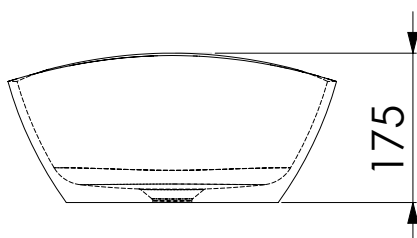

JEE-O rio basin large specifications

Article code:

SWMBAS75

● White DADOquartz

SWMBAS75 - black RAL 9005

● Spray painted matt outside

SWMBAS75 - green RAL 6003

● Spray painted matt outside

Dimensions:

L 50 x W 38 x H 17,5 cm

Basin rim:

1 cm

Net weight:

7kg

Note: cast products are subject to size variation of +/-5 %

Dimension package:

L 52 x W 50 x H 18 cm

Package weight:

1,2 kg

UV stability:

6 / BSEN438

25 year warranty

HS code:

69109000