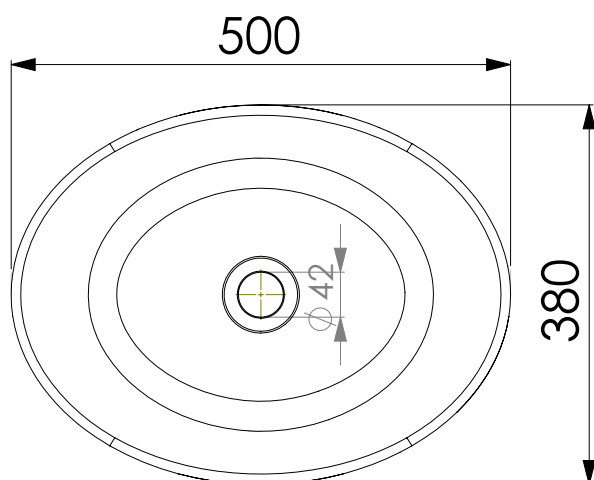

JEE-O rio basin large specifications

Article code:

SWMBAS75

● White DADOquartz

SWMBAS75 - black RAL 9005

● Spray painted matt outside

SWMBAS75 - green RAL 6003

● Spray painted matt outside

Dimensions:

L 50 x W 38 x H 17,5 cm

Basin rim:

1 cm

Net weight:

7kg

Note: cast products are subject to size variation of +/-5 %

Dimension package:

L 52 x W 50 x H 18 cm

Package weight:

1,2 kg

UV stability:

6 / BSEN438

25 year warranty

HS code:

69109000