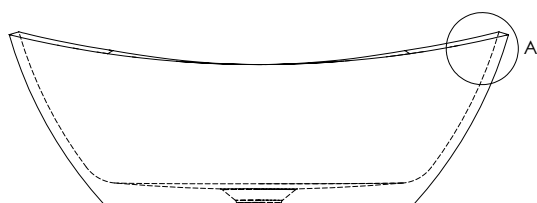

JEE-O rio basin large specifications

Article code:

SWMBAS75

● White DADOquartz

SWMBAS75 - black RAL 9005

● Spray painted matt outside

SWMBAS75 - green RAL 6003

● Spray painted matt outside

SWMBAS75 - grey RAL 7040

● Spray painted matt outside

Material:

DADOquartz - Scratch & abrasion resistant

Coating:

Spray painted matt outside

Waste diameter:

42mm

Dimensions:

L 50 x W 38 x H 17,5 cm

Basin rim:

1 cm

Net weight:

7kg

Note: cast products are subject to size variation of +/-5 %

Dimension package:

L 52 x W 50 x H 18 cm

Package weight:

1,2 kg

UV stability:

6 / BSEN438

25 year warranty

HS code:

69109000