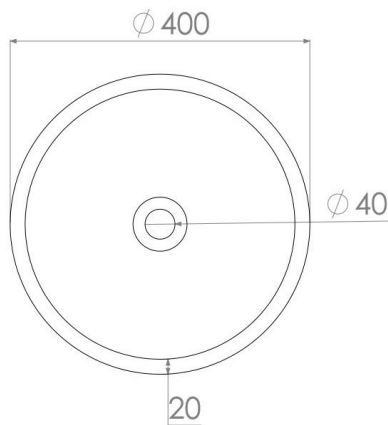

JEE-O flow basin specifications

Article code:

SWMBAS73

● White DADOquartz

SWMBAS73 - black RAL 9005

● Spray painted matt outside

SWMBAS73 - green RAL 6003

● Spray painted matt outside

Dimensions:

L 40 x W 40 x H 45 cm

Basin rim:

2 cm

Net weight:

12kg

Note: cast products are subject to size variation of +/- 5 %

Dimension package:

L 50 x W 50 x H 50 cm

Package weight:

1kg

UV stability:

6 / BSEN438

25 year warranty

HS code:

69109000