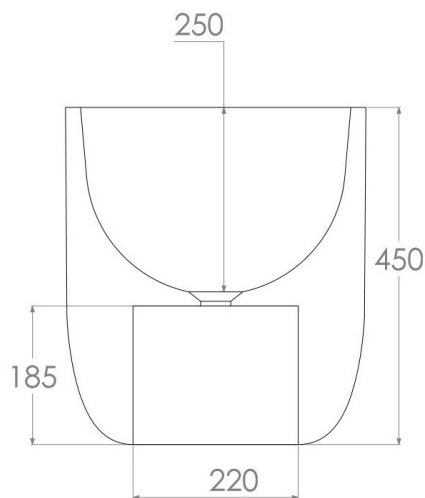

JEE-O flow basin specifications

Article code:

SWMBAS73

● White DADOquartz

SWMBAS73 - black RAL 9005

● Spray painted matt outside

SWMBAS73 - green RAL 6003

● Spray painted matt outside

SWMBAS73 - grey RAL 7040

● Spray painted matt outside

Material:

DADOquartz - Scratch & abrasion resistant

Coating:

Spray painted matt outside

Waste diameter:

40mm

Dimensions:

L 40 x W 40 x H 45 cm

Basin rim:

2 cm

Net weight:

12kg

Note: cast products are subject to size variation of +/- 5 %

Dimension package:

L 50 x W 50 x H 50 cm

Package weight:

1kg

UV stability:

6 / BSEN438

25 year warranty

HS code:

69109000

European Standard:

NEN-EN 14688-2015