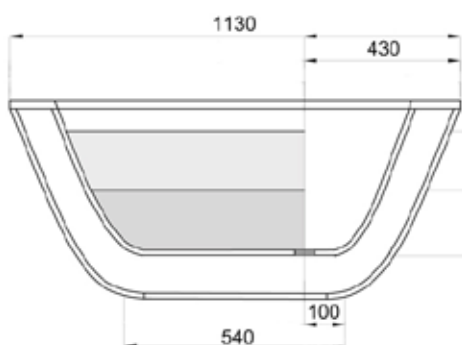

JEE-O acanthus bath specifications

Ltrs	Kgs
275	530
125	255
0	130

Note :
when using the JEE-O bath siphon in this bathtub make sure to add an additional minimum recess of 3 cm under the bath

Article code:

SBM033

White DADOquartz

Dimensions:

L 185 x W 113 x H 50 cm

Bathtub rim:

12cm

Net weight:

130kg

Water capacity:

275L

Material:

DADOquartz - Scratch & abrasion resistant

Note: cast products are subject to size variation of +/- 5 %

Waste diameter:

50mm

Dimension package:

L 192 x W 119 x H 68 cm

Package weight:

50kg

UV stability:

6 / BSEN438

25 year warranty

HS code:

69109000