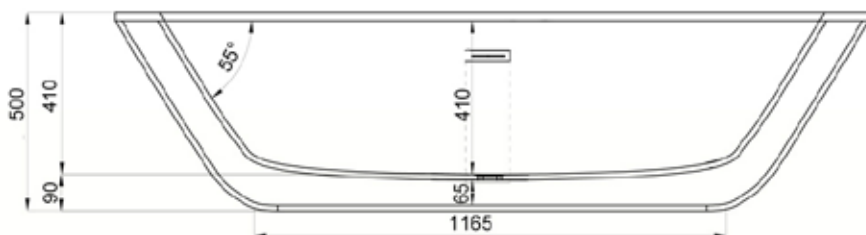

JEE-O acanthus bath specifications

Ltrs	Kgs
275	530
125	255
0	130

Note :
when using the JEE-O bath siphon in this bathtub make sure to add an additional minimum recess of 3 cm under the bath

Article code:

SBM033

White DADOquartz

Dimensions:

L 185 x W 113 x H 50 cm

Bathtub rim:

12cm

Net weight:

130kg

Water capacity:

275L

Material:

DADOquartz - Scratch & abrasion resistant

Note: cast products are subject to size variation of +/- 5 %

Waste diameter:

50mm

Dimension package:

L 192 x W 119 x H 68 cm

Package weight:

50kg

UV stability:

6 / BSEN438

25 year warranty

HS code:

69109000