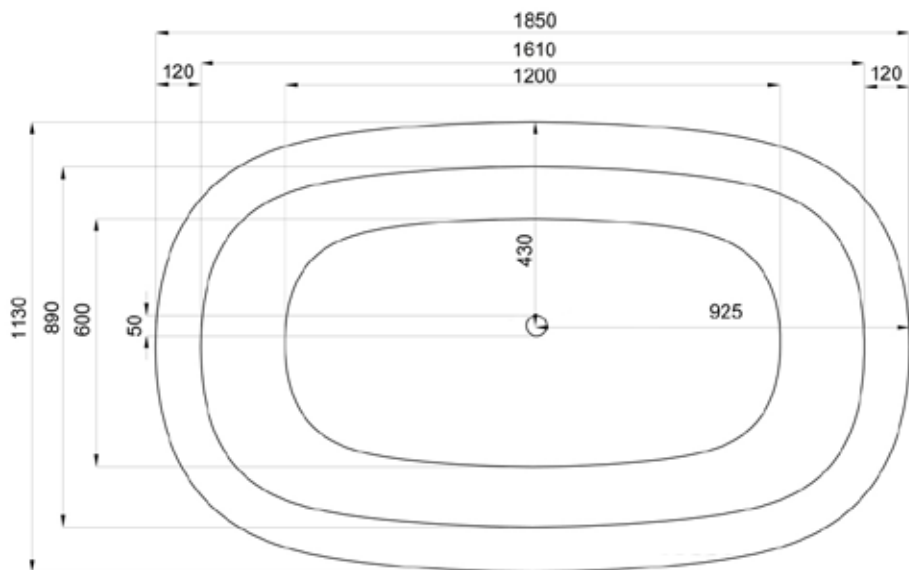

JEE-O acanthus bath specifications

Ltrs	Kgs
275	530
125	255
0	130

Note :
when using the JEE-O bath siphon in this bathtub make sure to add an additional minimum recess of 3 cm under the bath

Article code:

SBM033

White DADOquartz

Dimensions:

L 185 x W 113 x H 50 cm

Bathtub rim:

12cm

Net weight:

130kg

Water capacity:

275L

Material:

DADOquartz - Scratch & abrasion resistant

Note: cast products are subject to size variation of +/- 5 %

Waste diameter:

50mm

Dimension package:

L 192 x W 119 x H 68 cm

Package weight:

50kg

UV stability:

6 / BSEN438

25 year warranty

HS code:

69109000