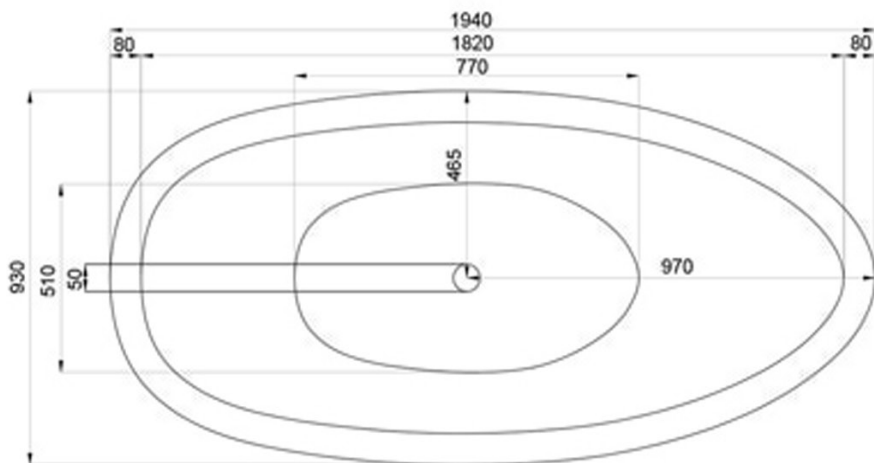

JEE-O elaine bath specifications

Article code:

SBM050

White DADOquartz

Material:

DADOquartz - Scratch & abrasion resistant

Waste diameter:

50mm

Dimensions:

L 194 x W 93 x H 53 mm

Bathtub rim:

8 cm

Net weight:

100kg

Water capacity:

225L

Note: cast products are subject to size variation of +/- 5 %

Dimension package:

L 204 x W 100 x H 66 cm

Package weight:

50kg

UV stability:

6 / BSEN438

25 year warranty