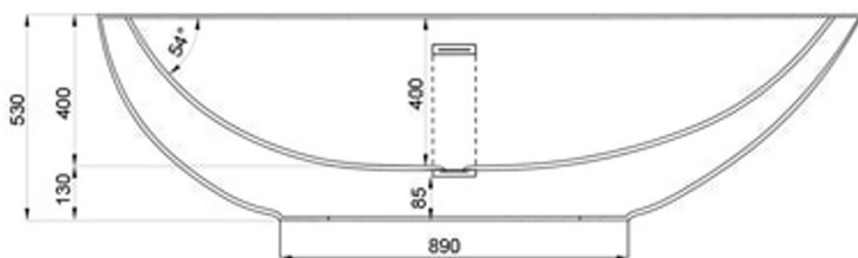

JEE-O elaine bath specifications

Article code:

SBM050

White DADOquartz

Material:

DADOquartz - Scratch & abrasion resistant

Waste diameter:

50mm

Dimensions:

L 194 x W 93 x H 53 mm

Bathtub rim:

8 cm

Net weight:

100kg

Water capacity:

225L

Note: cast products are subject to size variation of +/- 5 %

Dimension package:

L 204 x W 100 x H 66 cm

Package weight:

50kg

UV stability:

6 / BSEN438

25 year warranty