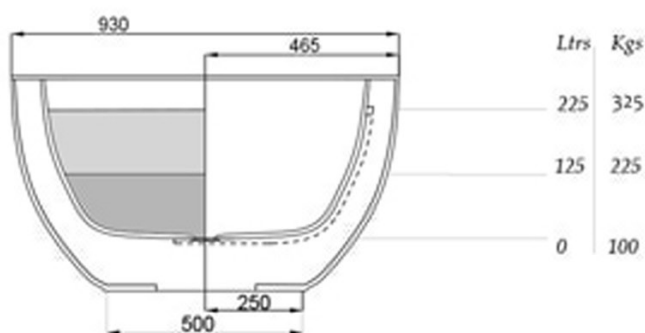

JEE-O elaine bath specifications

Article code:

SBM050

White DADOquartz

Material:

DADOquartz - Scratch & abrasion resistant

Waste diameter:

50mm

Dimensions:

L 194 x W 93 x H 53 mm

Bathtub rim:

8 cm

Net weight:

100kg

Water capacity:

225L

Note: cast products are subject to size variation of +/- 5 %

Dimension package:

L 204 x W 100 x H 66 cm

Package weight:

50kg

UV stability:

6 / BSEN438

25 year warranty