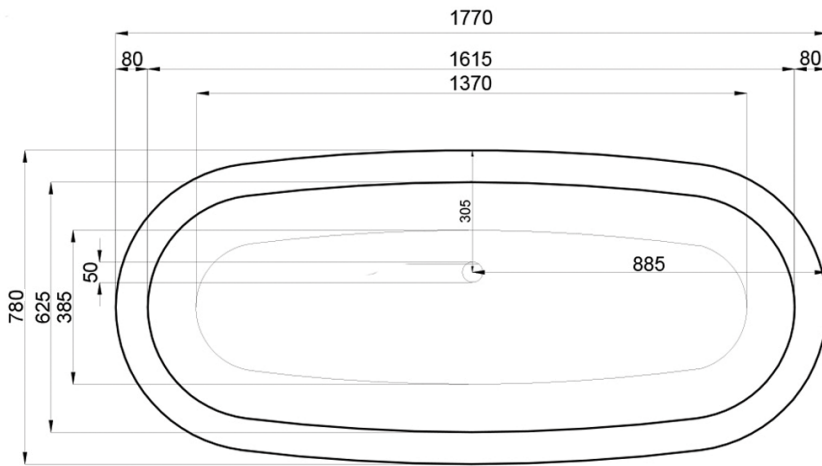

JEE-O moloko bath specifications

Article code:

SBM008

White DADOquartz

Dimensions:

L 177 x W 78 x H 60 cm

Bathtub rim:

8 cm

Net weight:

90kg

Water capacity:

210L

Material:

DADOquartz - Scratch & abrasion resistant

Note: cast products are subject to size variation of +/-5 %

Waste diameter:

50mm

Dimension package:

L 186 x W 84 x H 66 cm

Package weight:

50kg

UV stability:

6 / BSEN438

25 year warranty