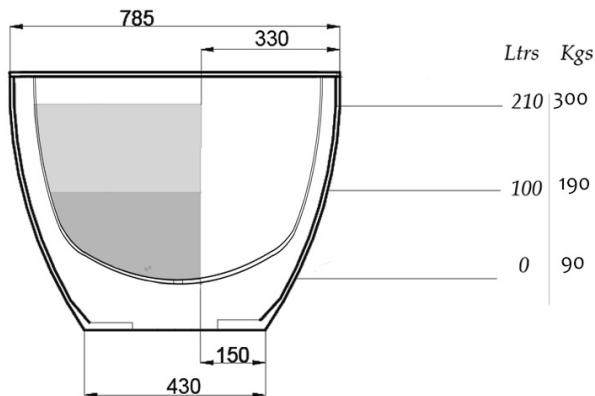

JEE-O moloko bath specifications

Article code:

SBM008

White DADOquartz

Dimensions:

L 177 x W 78 x H 60 cm

Bathtub rim:

8 cm

Net weight:

90kg

Water capacity:

210L

Material:

DADOquartz - Scratch & abrasion resistant

Note: cast products are subject to size variation of +/-5 %

Waste diameter:

50mm

Dimension package:

L 186 x W 84 x H 66 cm

Package weight:

50kg

UV stability:

6 / BSEN438

25 year warranty