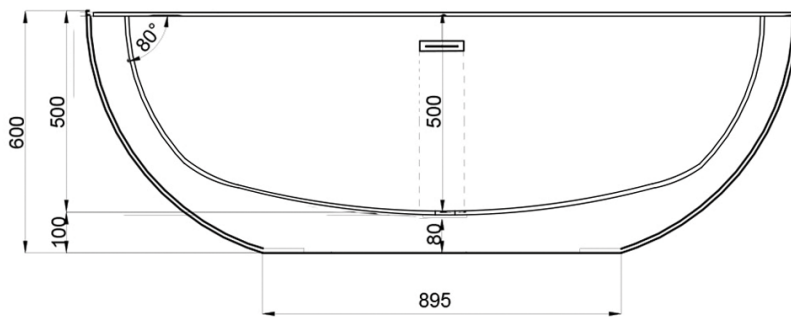

JEE-O moloko bath specifications

Article code:

SBM008

White DADOquartz

Dimensions:

L 177 x W 78 x H 60 cm

Bathtub rim:

8 cm

Net weight:

90kg

Water capacity:

210L

Material:

DADOquartz - Scratch & abrasion resistant

Note: cast products are subject to size variation of +/-5 %

Waste diameter:

50mm

Dimension package:

L 186 x W 84 x H 66 cm

Package weight:

50kg

UV stability:

6 / BSEN438

25 year warranty