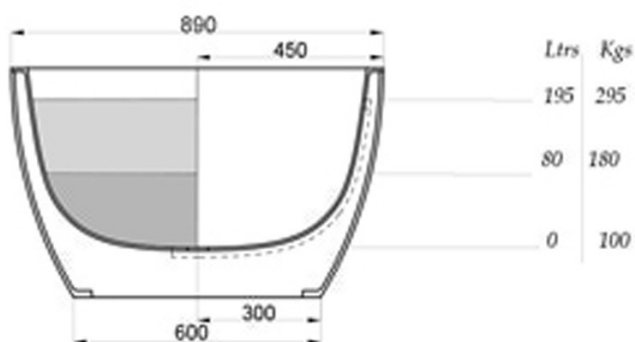

JEE-O maya bath specifications

Article code:

SBM040

White DADOquartz

Dimensions:

Bathtub rim:

Net weight:

Water capacity:

L 171 x W 89 x H 57 cm

6 cm

100kg

195L

Material:

DADOquartz - Scratch & abrasion resistant

Note: cast products are subject to size variation of +/- 5 %

Waste diameter:

50mm

Dimension package:

Package weight:

L 179 x W 93 x H 69 cm

50kg

UV stability:

6 / BSEN438

25 year warranty