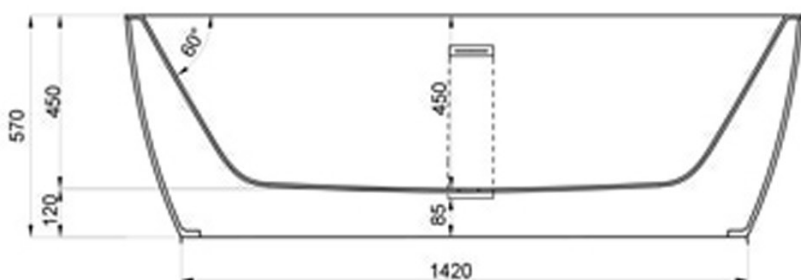

JEE-O maya bath specifications

Article code:

SBM040

White DADOquartz

Dimensions:

Bathtub rim:

Net weight:

Water capacity:

L 171 x W 89 x H 57 cm

6 cm

100kg

195L

Material:

DADOquartz - Scratch & abrasion resistant

Note: cast products are subject to size variation of +/- 5 %

Waste diameter:

50mm

Dimension package:

Package weight:

L 179 x W 93 x H 69 cm

50kg

UV stability:

6 / BSEN438

25 year warranty