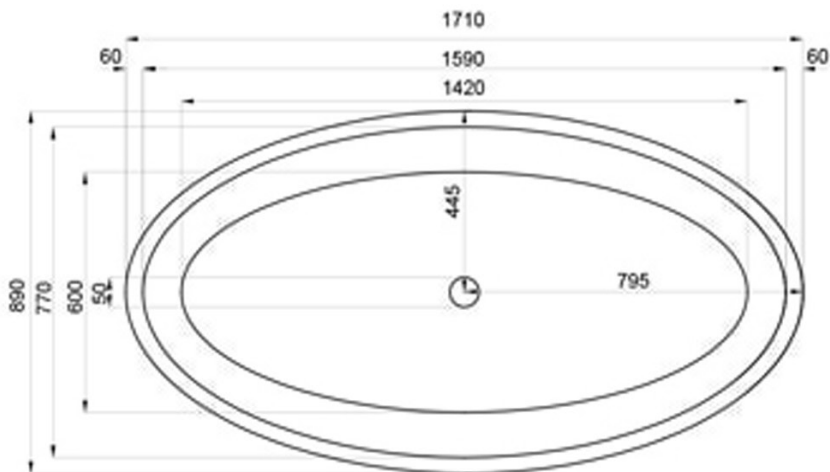

JEE-O maya bath specifications

Article code:

SBM040

White DADOquartz

Dimensions:

Bathtub rim:

Net weight:

Water capacity:

L 171 x W 89 x H 57 cm

6 cm

100kg

195L

Material:

DADOquartz - Scratch & abrasion resistant

Note: cast products are subject to size variation of +/- 5 %

Waste diameter:

50mm

Dimension package:

Package weight:

L 179 x W 93 x H 69 cm

50kg

UV stability:

6 / BSEN438

25 year warranty