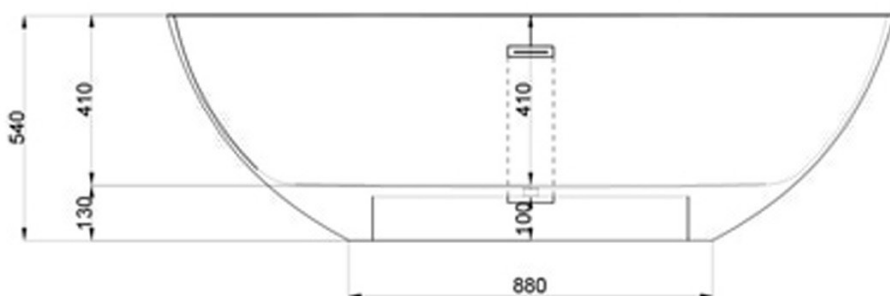

JEE-O london bath specifications

Article code:

SBM061

White DADOquartz

Dimensions:

L 176 x W 82 x H 54 cm

Bathtub rim:

2 cm

Net weight:

80kg

Water capacity:

275L

Material:

DADOquartz - Scratch & abrasion resistant

Note: cast products are subject to size variation of +/- 5 %

Waste diameter:

50mm

Dimension package:

L 186 x W 92 x H 74 cm

Package weight:

50kg

UV stability:

6 / BSEN438

25 year warranty