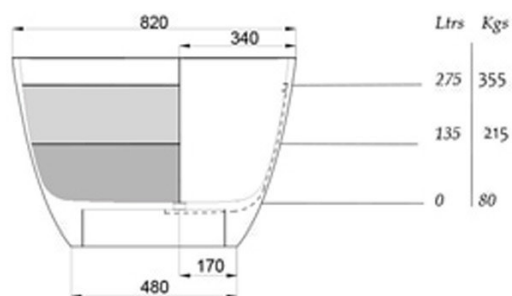

JEE-O london bath specifications

Article code:

SBM061

White DADOquartz

Dimensions:

L 176 x W 82 x H 54 cm

Bathtub rim:

2 cm

Net weight:

80kg

Water capacity:

275L

Material:

DADOquartz - Scratch & abrasion resistant

Note: cast products are subject to size variation of +/- 5 %

Waste diameter:

50mm

Dimension package:

L 186 x W 92 x H 74 cm

Package weight:

50kg

UV stability:

6 / BSEN438

25 year warranty