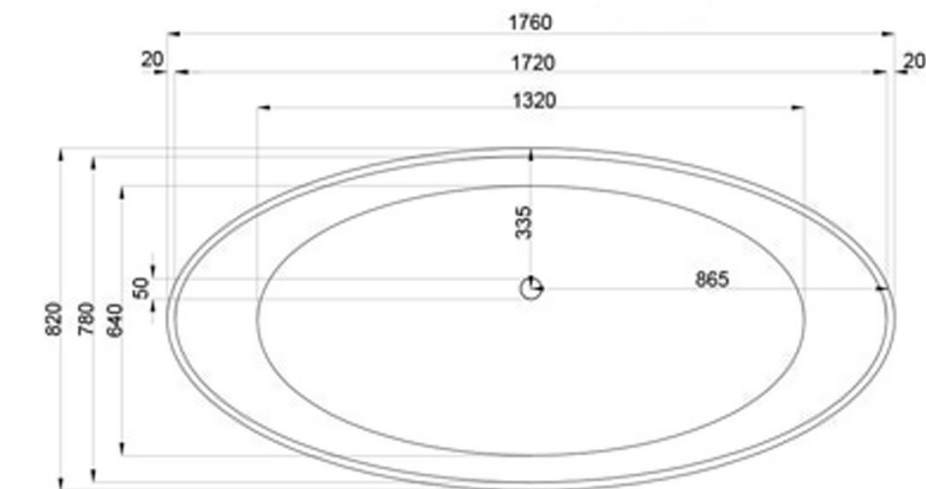

JEE-O london bath specifications

Article code:

SBM061

White DADOquartz

Dimensions:

L 176 x W 82 x H 54 cm

Bathtub rim:

2 cm

Net weight:

80kg

Water capacity:

275L

Material:

DADOquartz - Scratch & abrasion resistant

Note: cast products are subject to size variation of +/- 5 %

Waste diameter:

50mm

Dimension package:

L 186 x W 92 x H 74 cm

Package weight:

50kg

UV stability:

6 / BSEN438

25 year warranty