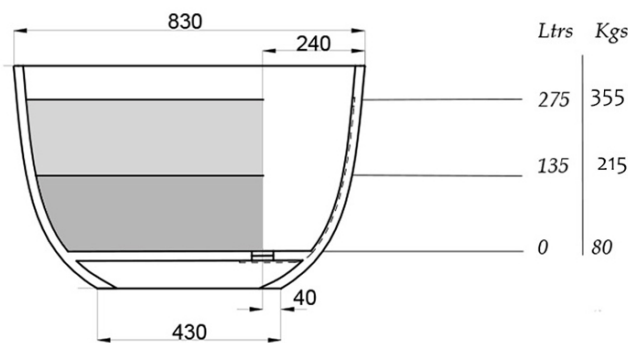

JEE-O dubai bath specifications

Article code:

SBM059

● White DADOquartz

SBM059 - black RAL 9005

● Spray painted matt outside

SBM059 - green RAL 6003

● Spray painted matt outside

SBM059 - grey RAL 7040

● Spray painted matt outside

Material:

DADOquartz - Scratch & abrasion resistant

Coating:

Spray painted matt outside

Waste diameter:

50mm

Dimensions:

L 165 x W 83 x H 50 cm

Bathtub rim:

2 cm

Net weight:

80kg

Water capacity:

275L

Note: cast products are subject to size variation of +/- 5 %

Dimension package:

L 179 x W 92 x H 72 cm

Package weight:

50kg

UV stability:

6 / BSEN438

25 year warranty

HS code:

69109000

European Standard:

NEN-EN 14516-2015