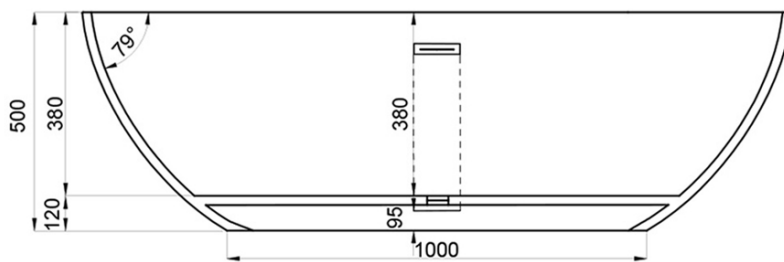

JEE-O dubai bath specifications

Article code:

SBM059

● White DADOquartz

SBM059 - black RAL 9005

● Spray painted matt outside

SBM059 - green RAL 6003

● Spray painted matt outside

SBM059 - grey RAL 7040

● Spray painted matt outside

Material:

DADOquartz - Scratch & abrasion resistant

Coating:

Spray painted matt outside

Waste diameter:

50mm

Dimensions:

L 165 x W 83 x H 50 cm

Bathtub rim:

2 cm

Net weight:

80kg

Water capacity:

275L

Note: cast products are subject to size variation of +/- 5 %

Dimension package:

L 179 x W 92 x H 72 cm

Package weight:

50kg

UV stability:

6 / BSEN438

25 year warranty

HS code:

69109000

European Standard:

NEN-EN 14516-2015