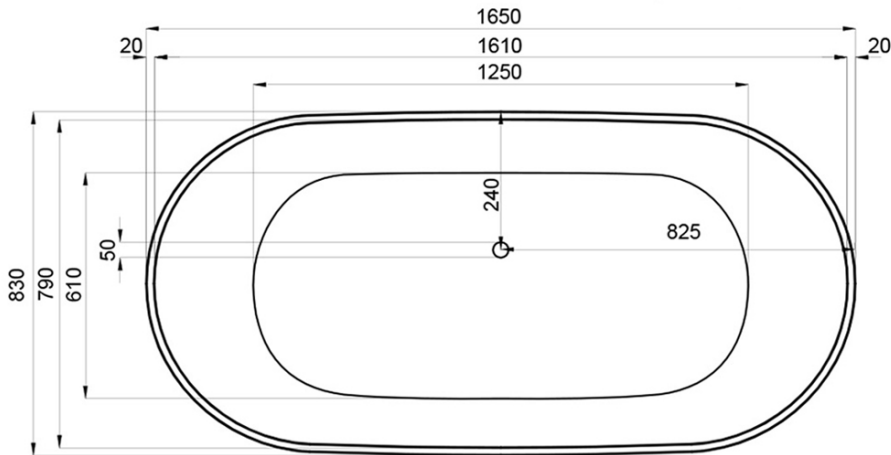

# JEE-O dubai bath specifications

Article code:

**SBM059**

● White DADOquartz

**SBM059 - black** RAL 9005

● Spray painted matt outside

**SBM059 - green** RAL 6003

● Spray painted matt outside

Dimensions:

L 165 x W 83 x H 50 cm

Bathtub rim:

2 cm

Net weight:

80kg

Water capacity:

275L

Note: cast products are subject to size variation of +/- 5 %

Dimension package:

L 179 x W 92 x H 72 cm

Package weight:

50kg

UV stability:

6 / BSEN438

25 year warranty