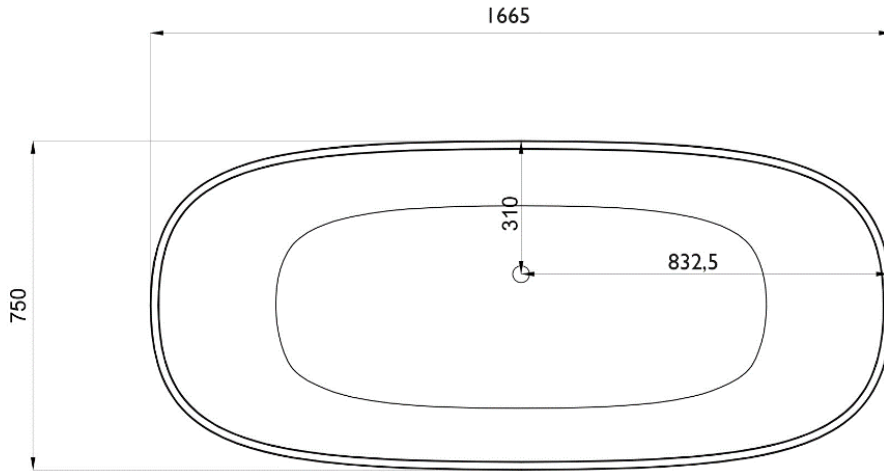

JEE-O amsterdam bath specifications

Article code:

SBM060

● White DADOquartz

● **SBM060 - black** RAL 9005
● Spray painted matt outside

● **SBM060 - green** RAL 6003
● Spray painted matt outside

● **SBM060 - grey** RAL 7040
● Spray painted matt outside

Material:

DADOquartz - Scratch & abrasion resistant

Coating:

Spray painted matt outside

Waste diameter:

50mm

Dimensions:

L 167 x W 75 x H 47 cm

Bathtub rim:

2 cm

Net weight:

80kg

Water capacity:

250L

Note: cast products are subject to size variation of +/-5 %

Dimension package:

L 180 x W 85 x H 70 cm

Package weight:

50kg

UV stability:

6 / BSEN438

25 year warranty

HS code:

69109000