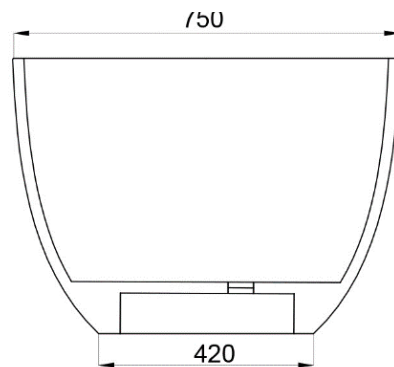

JEE-O amsterdam bath specifications

Article code:

SBM060

● White DADOquartz

● **SBM060 - black** RAL 9005
● Spray painted matt outside

● **SBM060 - green** RAL 6003
● Spray painted matt outside

● **SBM060 - grey** RAL 7040
● Spray painted matt outside

Material:

DADOquartz - Scratch & abrasion resistant

Coating:

Spray painted matt outside

Waste diameter:

50mm

Dimensions:

L 167 x W 75 x H 47 cm

Bathtub rim:

2 cm

Net weight:

80kg

Water capacity:

250L

Note: cast products are subject to size variation of +/-5 %

Dimension package:

L 180 x W 85 x H 70 cm

Package weight:

50kg

UV stability:

6 / BSEN438

25 year warranty

HS code:

69109000

European Standard:

NEN-EN 14516-2015