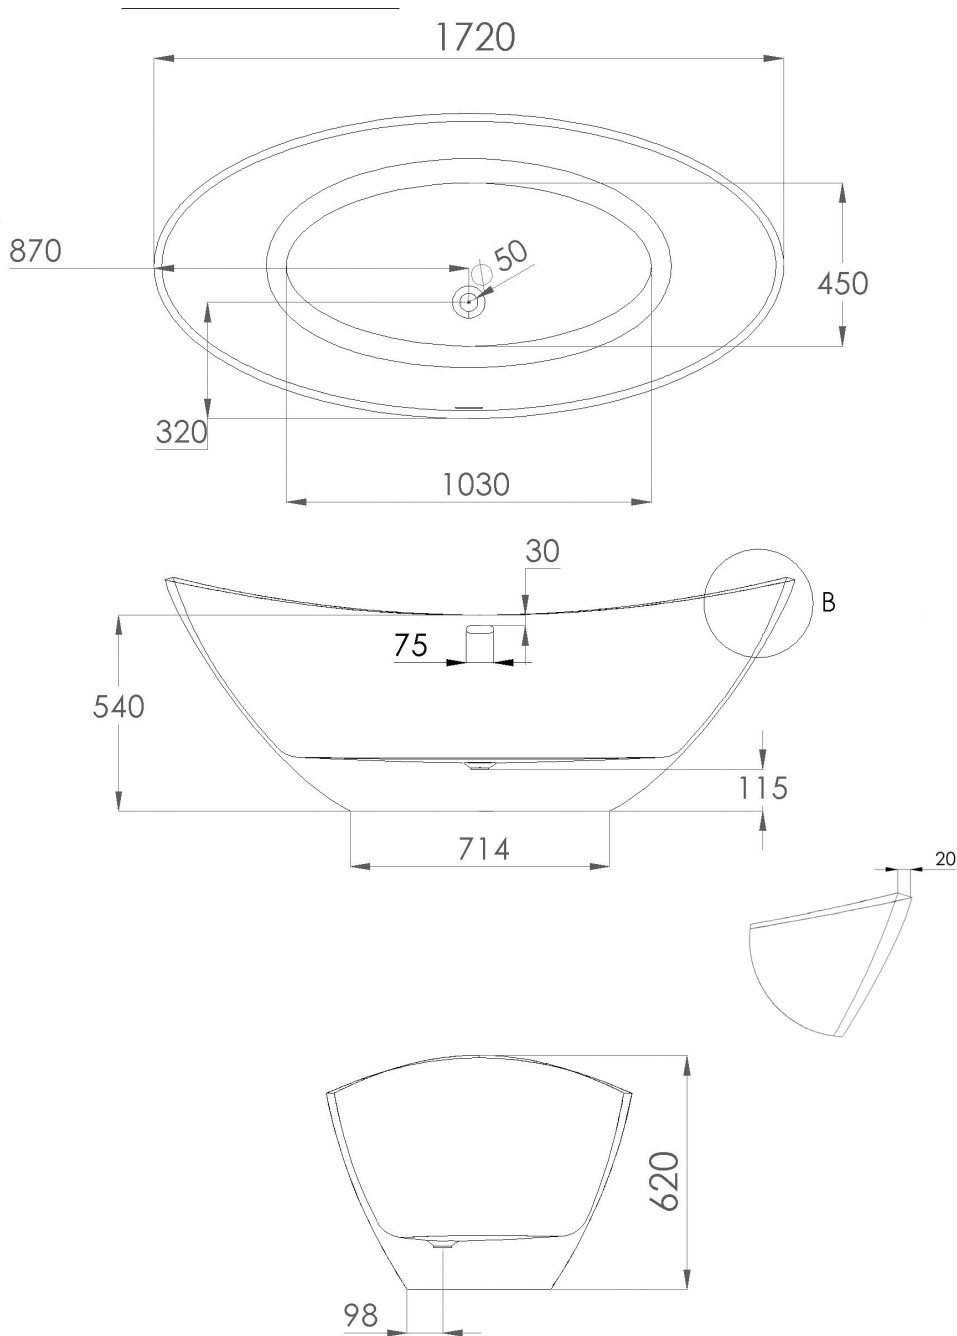

JEE-O rio bath specifications

Article code:

SBM066

● White DADOquartz

● **SBM066 - black** RAL 9005
● Spray painted matt outside

● **SBM066 - green** RAL 6003
● Spray painted matt outside

● **SBM066 - grey** RAL 7040
● Spray painted matt outside

Material:

Coating:

Waste diameter:

DADOquartz - Scratch & abrasion resistant

Spray painted matt outside

50mm

Dimensions:

Bathtub rim:

Net weight:

Water capacity:

L 172 x W 83 x H 62 mm

2 cm

90kg

290L

Note: cast products are subject to size variation of +/-5 %

Dimension package:

Package weight:

UV stability:

25 year warranty

L 180 x W 91 x H 77 cm

50kg

6 / BSEN438

HS code:

European Standard: