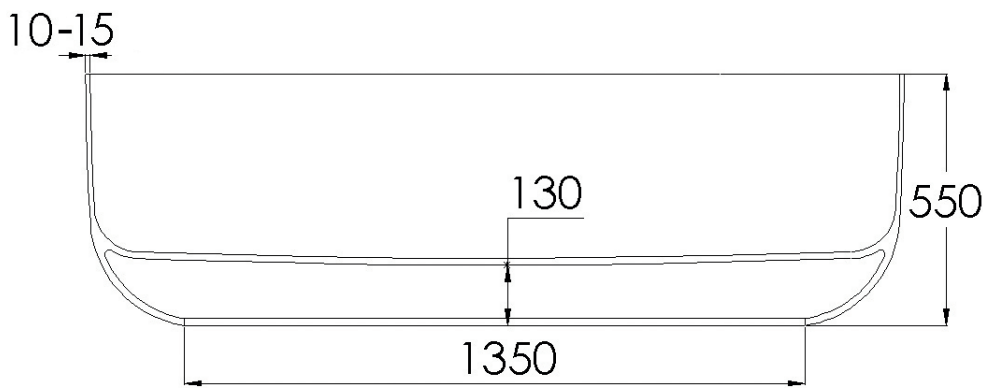

JEE-O flow bath specifications

Article code:

SBM069

● White DADOquartz

SBM069 - black RAL 9005
● Spray painted matt outside

SBM069 - green RAL 6003
● Spray painted matt outside

SBM069 - grey RAL 7040
● Spray painted matt outside

Material:
Coating:
Waste diameter:

DADOquartz - Scratch & abrasion resistant
Spray painted matt outside
50mm

Dimensions:
Bathtub rim:
Net weight:
Water capacity:

L 178 x W 80 x H 55 mm
1cm
102kg
277L

Note: cast products are subject to size variation of +/- 5 %

Dimension package:
Package weight:

L 183 x W 85 x H 70 cm
48kg

UV stability:

6 / BSEN438

25 year warranty

HS code:
European Standard:

69109000
NEN-EN 14516-2015