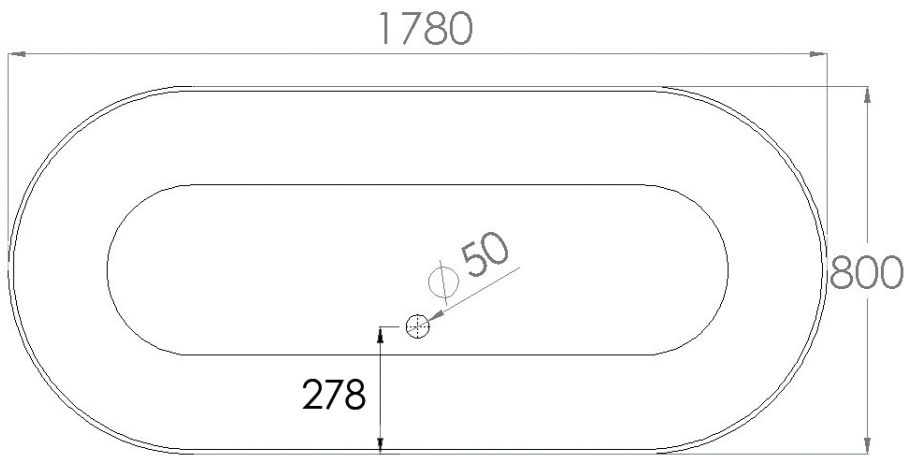

JEE-O flow bath specifications

Article code:

SBM069

● White DADOquartz

SBM069 - black RAL 9005
● Spray painted matt outside

SBM069 - green RAL 6003
● Spray painted matt outside

SBM069 - grey RAL 7040
● Spray painted matt outside

Material:
Coating:
Waste diameter:

DADOquartz - Scratch & abrasion resistant
Spray painted matt outside
50mm

Dimensions:
Bathtub rim:
Net weight:
Water capacity:

L 178 x W 80 x H 55 mm
1cm
102kg
277L

Note: cast products are subject to size variation of +/- 5 %

Dimension package:
Package weight:

L 183 x W 85 x H 70 cm
48kg

UV stability:

6 / BSEN438

25 year warranty

HS code:
European Standard:

69109000
NEN-EN 14516-2015