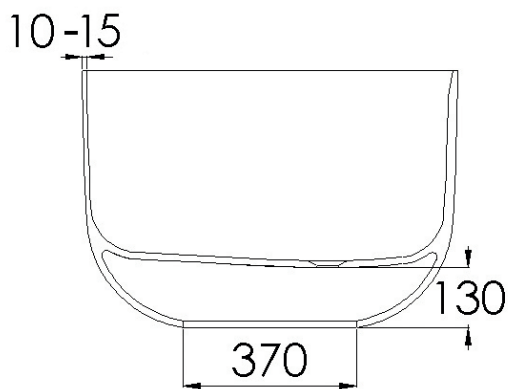

JEE-O flow bath specifications

Article code:

SBM069

● White DADOquartz

SBM069 - black RAL 9005
● Spray painted matt outside

SBM069 - green RAL 6003
● Spray painted matt outside

SBM069 - grey RAL 7040
● Spray painted matt outside

Material:
Coating:
Waste diameter:

DADOquartz - Scratch & abrasion resistant
Spray painted matt outside
50mm

Dimensions:
Bathtub rim:
Net weight:
Water capacity:

L 178 x W 80 x H 55 mm
1cm
102kg
277L

Note: cast products are subject to size variation of +/- 5 %

Dimension package:
Package weight:

L 183 x W 85 x H 70 cm
48kg

UV stability:

6 / BSEN438

25 year warranty

HS code:
European Standard:

69109000
NEN-EN 14516-2015