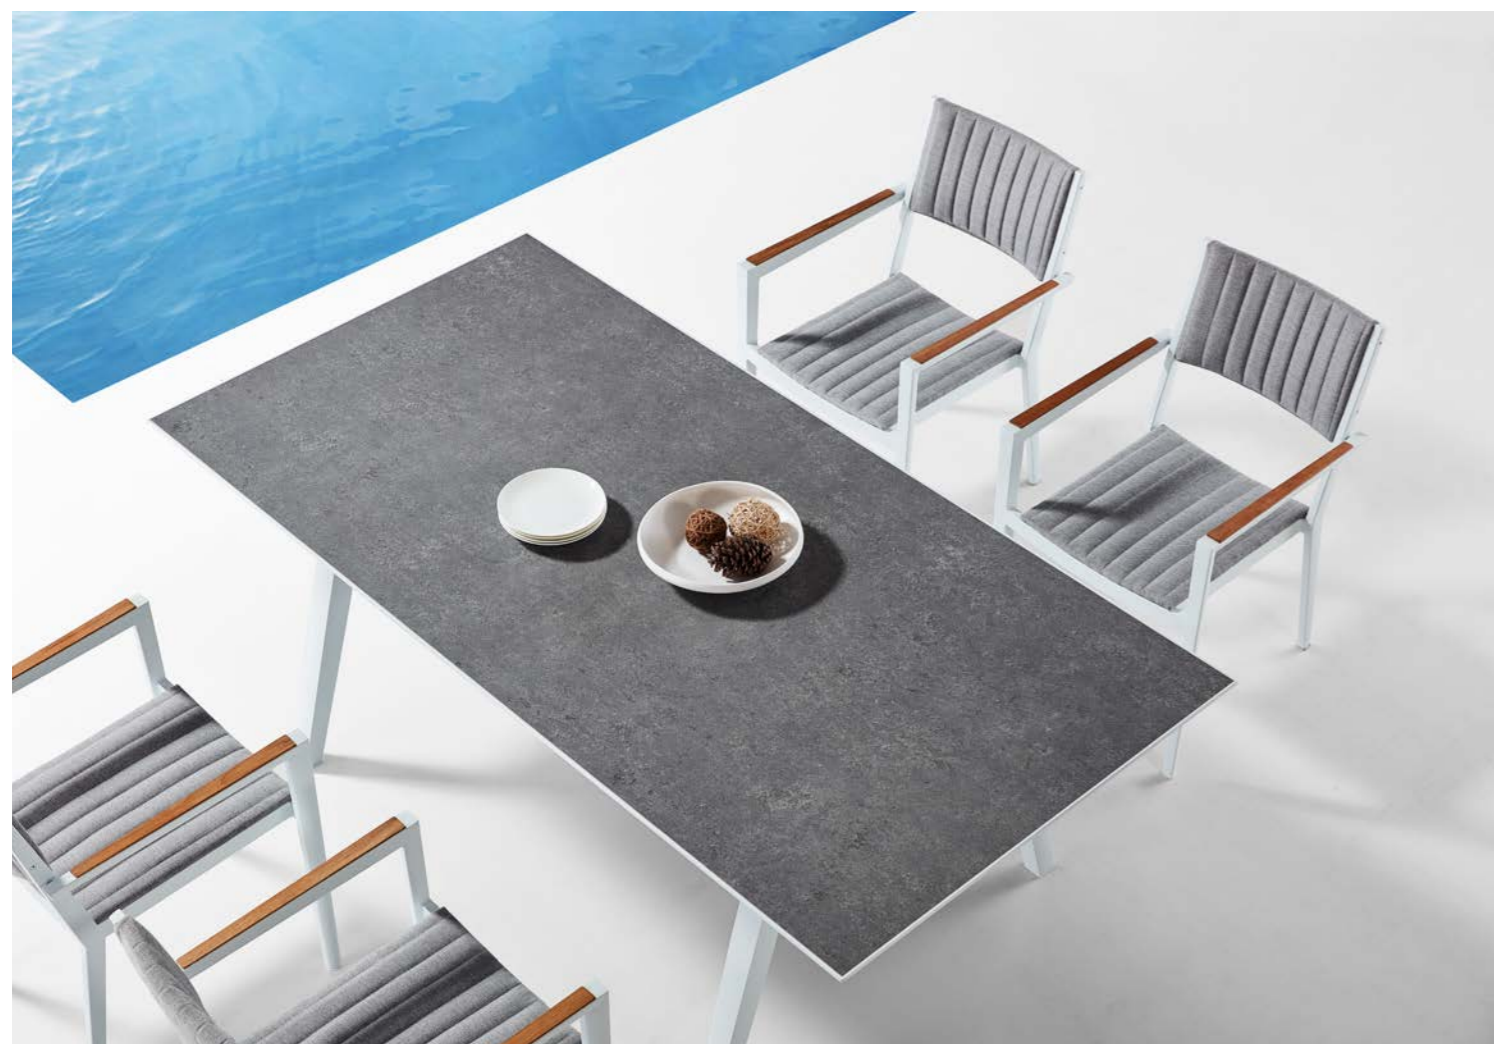

## CHAMPION

A kind of special comfort can be reached by being seated on Champion collection. Both the seater and the back are with super soft foam inside to give body a reason to relax. Each sewing line is able to leave space for air to recycle. Champion will bring you to an outdoor world full of wonder and joy.

A BOLD AND UNCONSTRAINED DESIGN WITHOUT  
LOSING WARM AND DELICATE FEELING

THE GENEROUS FAÇADE AND STRUCTURES ECHO WITH  
THE MODERN ARCHITECTURAL STYLE

SIMPLE BUT COMFORTABLE, WITH LAYERS OF FOAM IN  
DIFFERENT LEVELS OF SOFTNESS