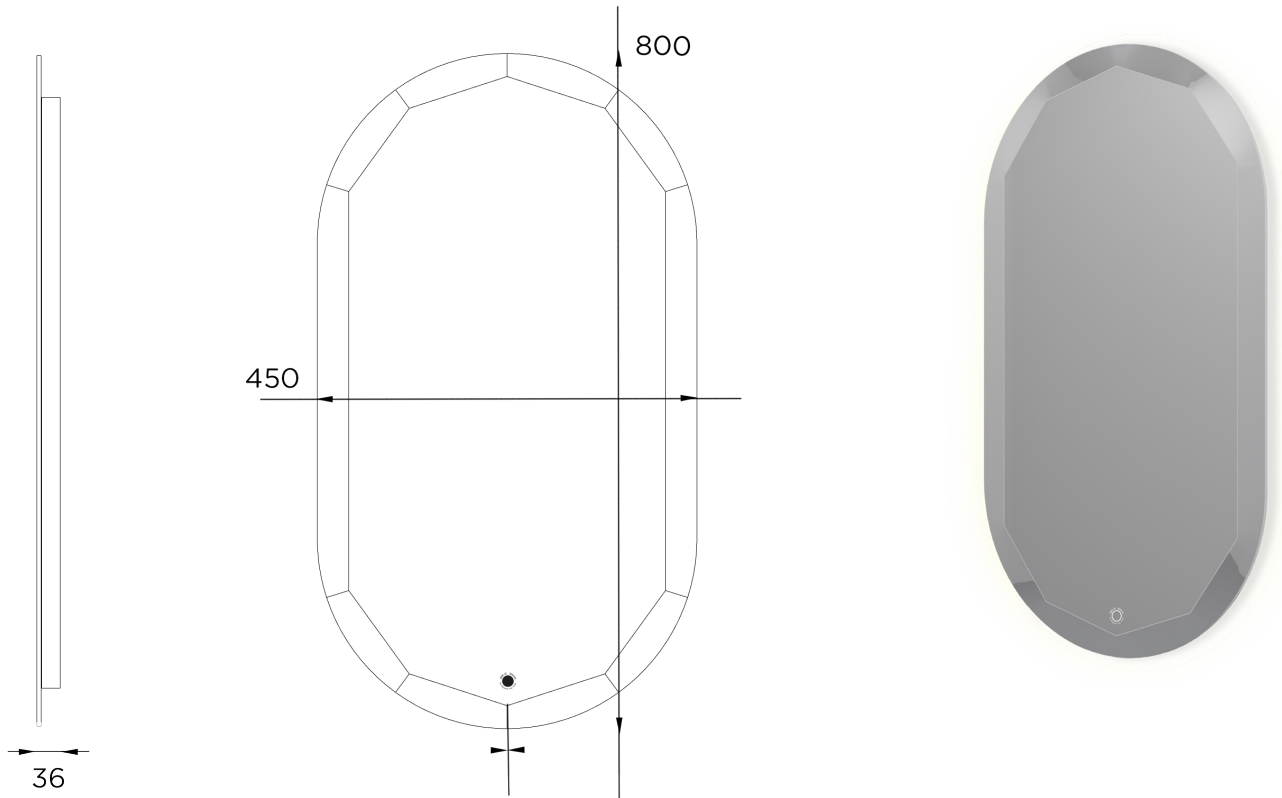

# JEE-O bloom mirror 45 specifications

Article code:

**601-0317**

Material:

European mirror glass (6mm) and aluminum frame

Cleaning:

soapwater

Dimension package: