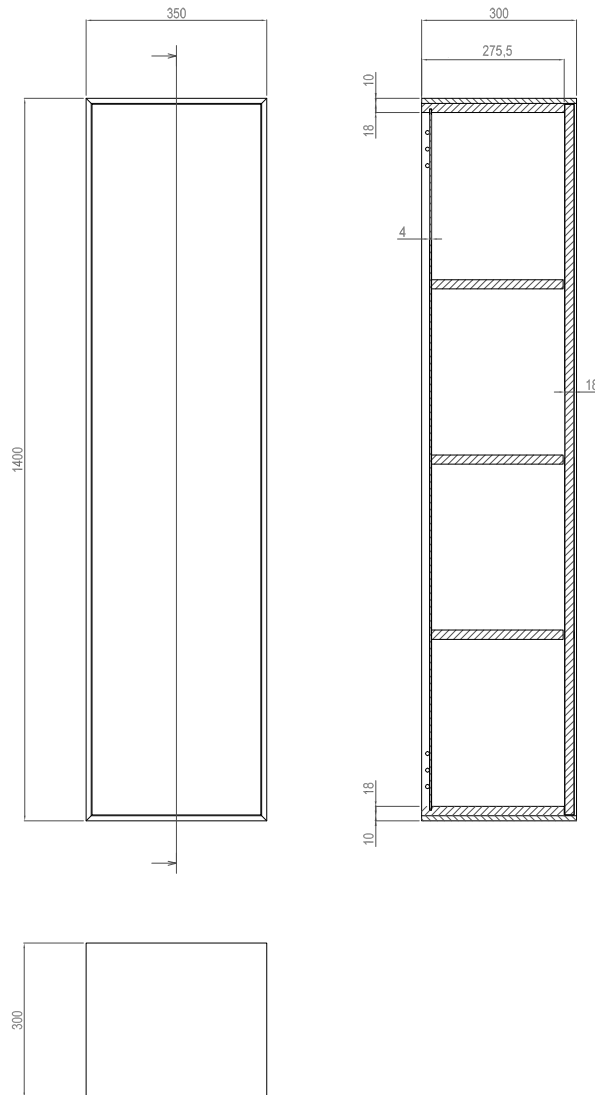

JEE-O bloom cabinet high specifications

Article code:

603-0216

● Ash wood veneer - antracite

Material:

Body: Wood veneered particle-board

Handle: Stainless Steel r304

Coating:

Handle: Physical Vapor Deposition

Cleaning:

Handle: Cleaning vinegar or alcohol
Body: Soapwater

Dimensions:

W 35 x D 30 x H 140 mm

Dimension package:

Available soon

Total weight: