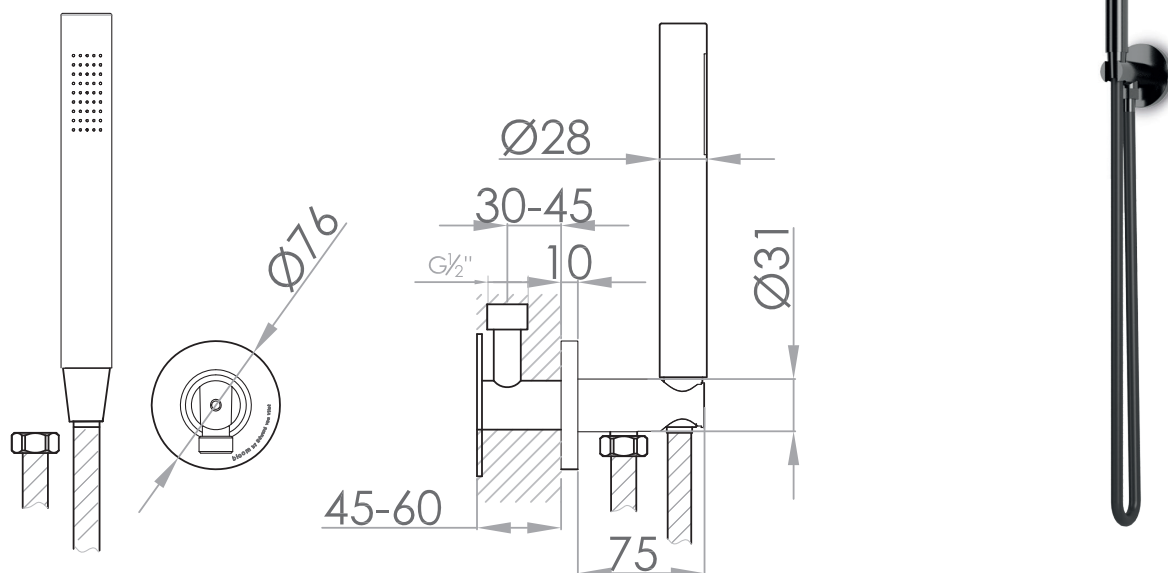

# JEE-O bloom wall hand shower specifications

Article code:

**600-6916**

 PVD coating gun metal

Material:  
Coating:

Stainless Steel r304  
Physical Vapor Deposition

Cleaning:

Cleaning vinegar or alcohol

Flexhose:

150 cm length

Connection:

G 1/2" (ø15mm / 0.6")  
nylon<sup>(out)</sup>/epdm<sup>(in)</sup> flexhose  
with brass swivel  
British Standard Pipe (BSP)

Thread:

Dimension package:  
Total weight:  
Package weight: