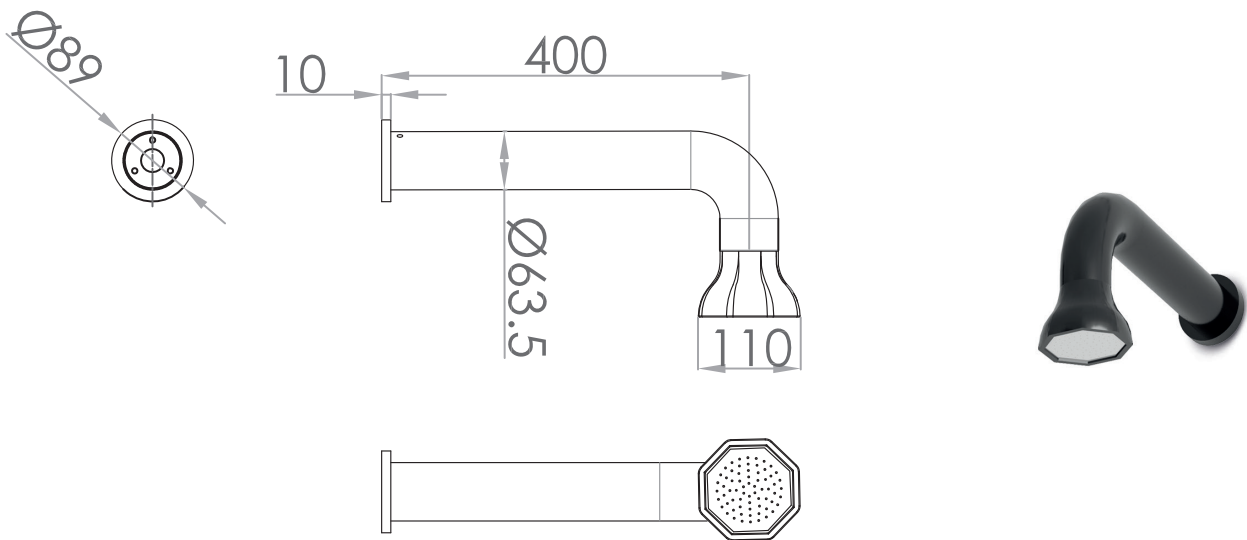

# JEE-O bloom wall shower specifications

Article code:

**600-6906**

● PVD coating gun metal

Material:  
Coating:

Stainless Steel r304  
Physical Vapor Deposition

Cleaning:

Cleaning vinegar or alcohol

Connection:

G 1/2" (Ø15mm / 0.6")  
nylon<sup>(out)</sup>/epdm<sup>(in)</sup> flexhose  
with brass swivel  
British Standard Pipe (BSP)

Thread:

Dimension package:  
Total weight:  
Package weight:

Available soon  
Available soon  
Available soon