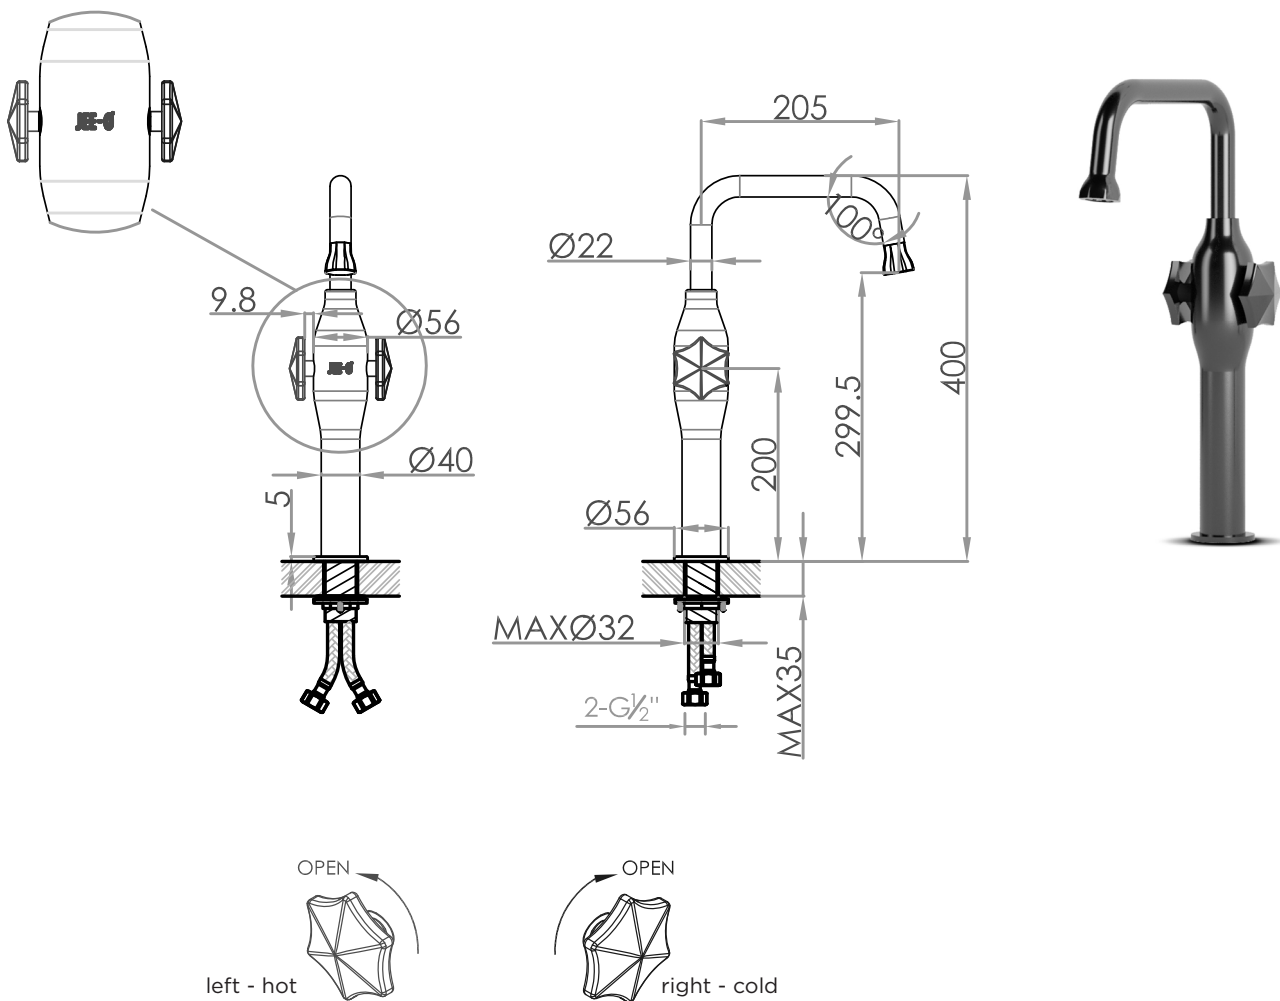

JEE-O bloom basin/kitchen mixer specifications

Article code:

600-1756

● PVD coating gun metal

Material:
Coating:

Stainless Steel r304
Physical Vapor Deposition

Cartridges:

Available soon

Cleaning:

Cleaning vinegar or alcohol

Flow at water of 38°C / 100,4°F:

Available soon

Connection:

2 x G 1/2" (ø15mm / 0.6")
nylon^(out)/epdm⁽ⁱⁿ⁾ flexhose
with brass swivel
British Standard Pipe (BSP)

Thread:

Dimension package:
Total weight:
Package weight:

Available soon
Available soon
Available soon

2 year warranty