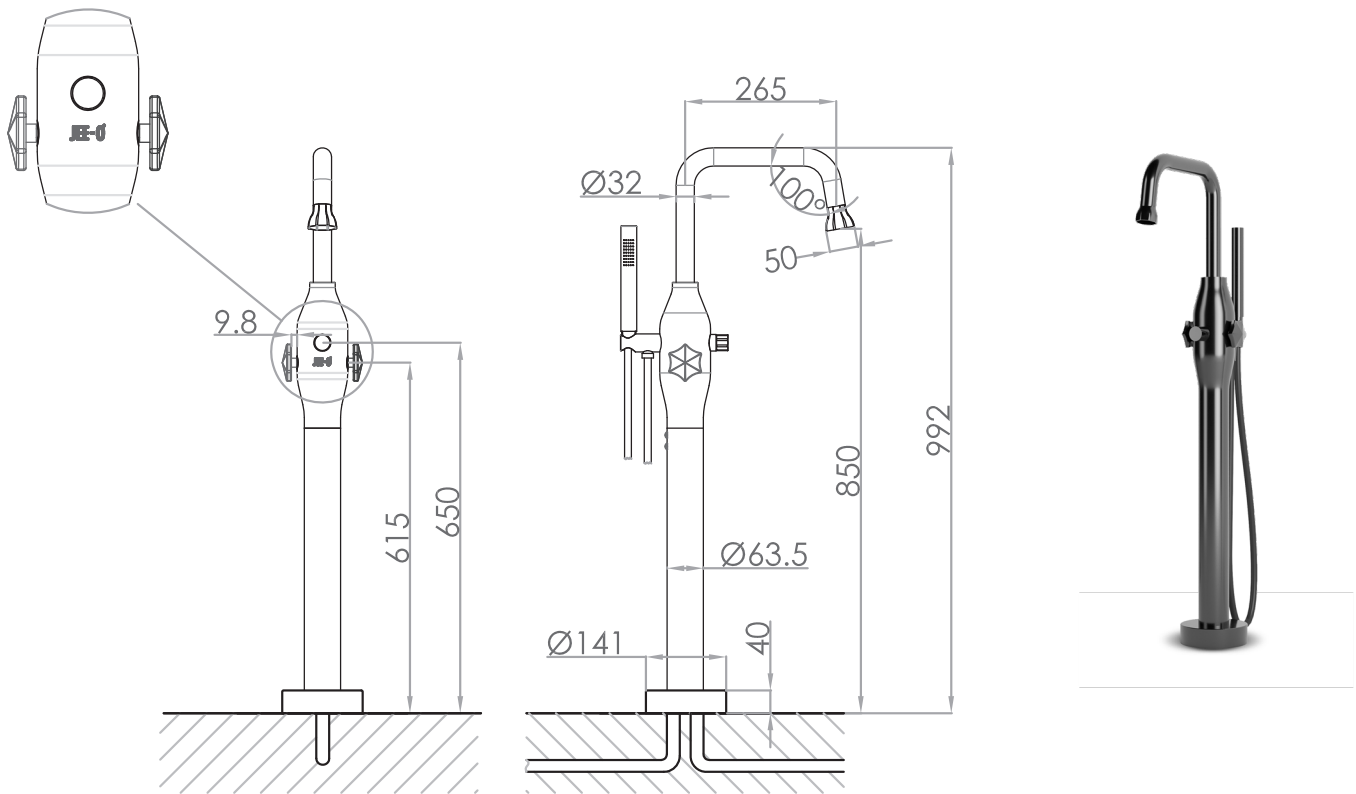

JEE-O bloom bath mixer specifications

Article code: **600-3116**
 ● PVD coating gun metal

Material: Stainless Steel r304
 Coating: Physical Vapor Deposition

Cartridges: Available soon
 Cleaning: Cleaning vinegar or alcohol

Flow at water of 38°C / 100,4°F: 5.5l p/m at 3bar presure

Flexhose: 150 cm length

Connection: 2 x G 1/2" (Ø15mm / 0.6")
 nylon^(out)/epdm⁽ⁱⁿ⁾ flexhose
 with brass swivel
 British Standard Pipe (BSP)

Thread:

Dimension package: Available soon
 Total weight: Available soon
 Package weight: Available soon

Placing on a water-tight floor

2 year warranty