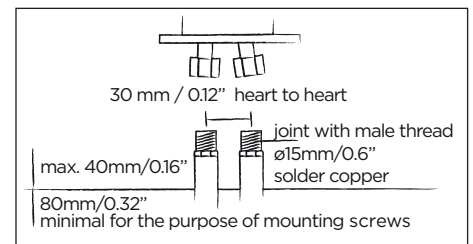

JEE-O bloom bath mixer specifications

Article code: **600-3116**
 ● PVD coating gun metal

Material: Stainless Steel r304
 Coating: Physical Vapor Deposition

Cartridges: Available soon
 Cleaning: Cleaning vinegar or alcohol

Flow at water of 38°C / 100,4°F: 5.5l p/m at 3bar presure

Flexhose: 150 cm length

Connection: 2 x G 1/2" (Ø15mm / 0.6")
 nylon^(out)/epdm⁽ⁱⁿ⁾ flexhose
 with brass swivel
 British Standard Pipe (BSP)

Thread:

Dimension package: Available soon
 Total weight: Available soon
 Package weight: Available soon

Placing on a water-tight floor

2 year warranty