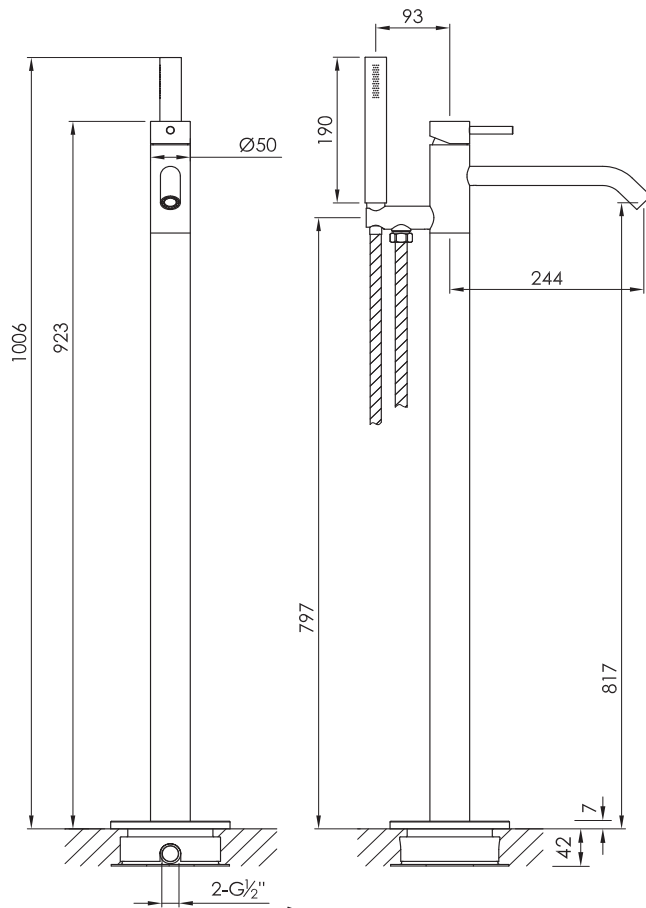

JEE-O slimline bath mixer O2 specifications

Note:
UV radiation and extreme temperature
can affect the color and structure of the
surface of the structured black version

left flow spout

right flow handshower

Article code:

800-3010

● brushed stainless steel

800-3013

● structured black stainless steel

Material:

Stainless Steel r304

Cartridges:

Kerox ceramic mixing mechanism (progressive) with diverter, item code **005-0204**

Cleaning:

JEE-O protect

Flow at water of 38°C /100,4°F:

11L /p/m at 3bar presure

Connection:

Thread:

2 x G 1/2" (ø15mm / 0.6")
British Standard Pipe (BSP)

Dimension package:

Total weight:

Package weight:

L 110 x W 42 x H 13 cm
7.7 kg
1.6 kg

Placing on a water-tight floor

2 year warranty

HS code:

84818011900