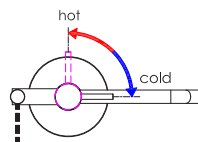

JEE-O slimline bath mixer O2 specifications

Note:
UV radiation and extreme temperature
can affect the color and structure of the
surface of the structured black version

left flow spout

right flow handshower

Kerox ceramic mixing mechanism (progressive) with diverter, item code **005-0204**

Cleaning:

JEE-O protect

Flow at water of 38°C /100,4°F:

11L /p/m at 3bar presure

Connection:

Thread:

2 x G 1/2" (ø15mm / 0.6")
British Standard Pipe (BSP)