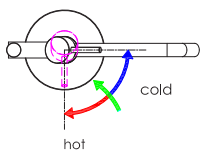

JEE-O slimline bath mixer O2 specifications

Note:
UV radiation and extreme temperature
can affect the color and structure of the
surface of the structured black version

left flow spout

right flow handshower

Kerox ceramic mixing mechanism (progressive) with diverter, item code **005-0204**

Cleaning:

JEE-O protect

Flow at water of 38°C /100,4°F:

11L /p/m at 3bar presure

Connection:

Thread:

2 x G 1/2" (ø15mm / 0.6")
British Standard Pipe (BSP)