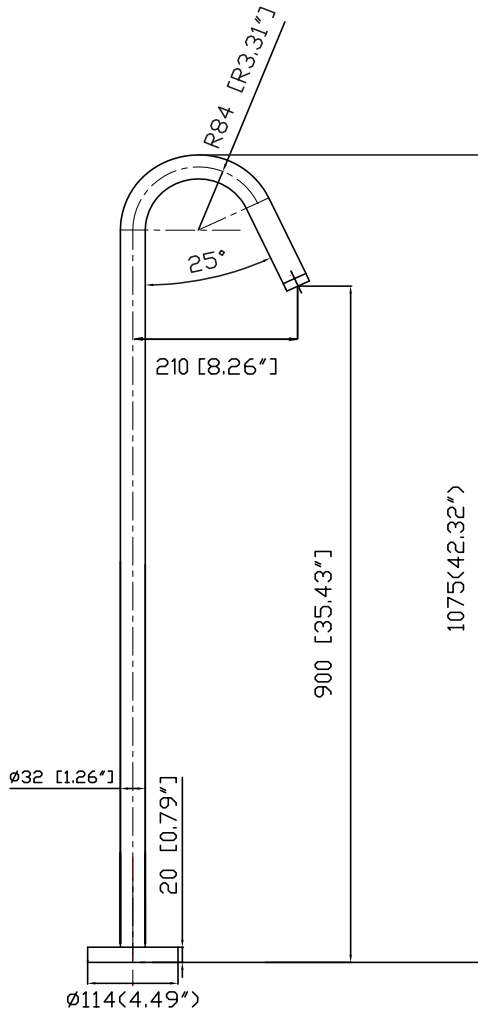

JEE-O slimline bath 01 specifications

Note:
UV radiation and extreme temperature
can affect the color and structure of the
surface of the structured black version.

Article code:

800-3100

● brushed stainless steel

800-3103

● structured black stainless steel

Material:

Stainless Steel r304

Cleaning:

JEE-O protect

Connection:
Thread:

G ½" (ø15mm / 0.6")
British Standard Pipe (BSP)

Dimension package:
Total weight:
Package weight:

L 136 x W 36 x H 7 cm
4.8 kg
1.5 kg

Placing on a water-tight floor

2 year warranty

HS code:

84818011900

Approvals:

SLS BS EN 817