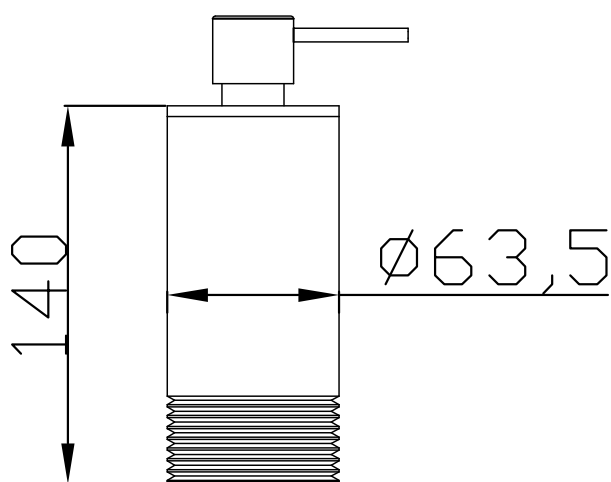

JEE-O soho soap dispenser specifications

Note:
UV radiation and extreme temperature
can affect the color and structure of the
JEE-O soho wall surface.

Article code:

701-0050

● Brushed stainless steel - **RAW**

Coating:

1.5 Electro powder spray

Cleaning:

soapwater or alcohol

Dimension package:

L 7.5 x W 8.5 x H 7.5 cm

Total weight:

0.434 kg

Package weight:

0.045 kg

2 year warranty

HS code:

73249000