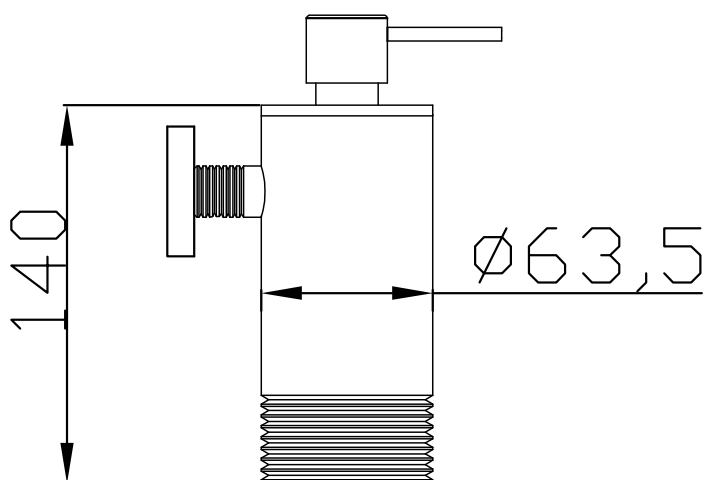

JEE-O soho wall soap dispenser specifications

Note:
UV radiation and extreme temperature
can affect the color and structure of the
JEE-O soho wall surface.

Article code:	701-0040 ● Brushed stainless steel - RAW	Dimension package:	L 19,5 x W 13,5 x H 8 cm
	701-0042 ● Hammercoated black matt	Total weight:	0.774 kg
	701-0048 green RAL 6003 ● Powder coating matt	Package weight:	0.088 kg
	701-0049 grey RAL 7040 ● Powder coating matt	2 year warranty	
Material:	Stainless Steel r304		
Coating:	1.5 Electro powder spray		
Cleaning:	cleaning vinigar or alcohol	HS code:	73249000