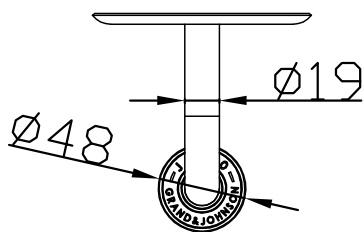

JEE-O soho soap dish specifications

Note:
UV radiation and extreme temperature
can affect the color and structure of the
JEE-O soho wall surface.

Article code:

701-0090 (RAW version)
● Brushed stainless steel - **RAW**

Cleaning:

soapwater or alcohol

Dimension package:

L13 x B13 x H9 cm

Total weight:

0.37 kg

Package weight:

0.05 kg