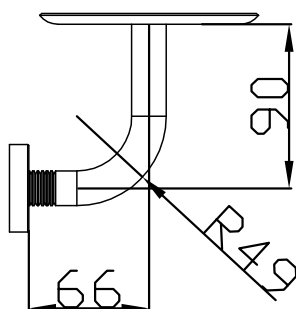

JEE-O soho soap dish specifications

Note:
UV radiation and extreme temperature
can affect the color and structure of the
JEE-O soho wall surface.

Article code:

701-0090 (RAW version)
● Brushed stainless steel - **RAW**

Cleaning:

soapwater or alcohol

Dimension package:

L13 x B13 x H9 cm

Total weight:

0.37 kg

Package weight:

0.05 kg