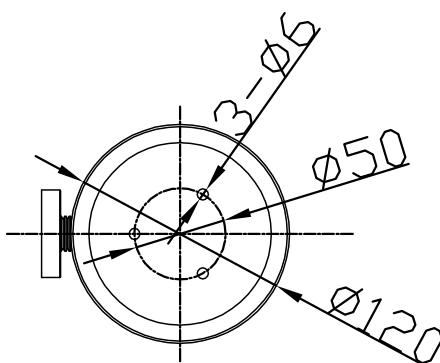

JEE-O soho soap dish specifications

Note:
UV radiation and extreme temperature
can affect the color and structure of the
JEE-O soho wall surface.

Article code:

701-0090 (RAW version)
● Brushed stainless steel - **RAW**

Cleaning:

soapwater or alcohol

Dimension package:

L13 x B13 x H9 cm

Total weight:

0.37 kg

Package weight:

0.05 kg