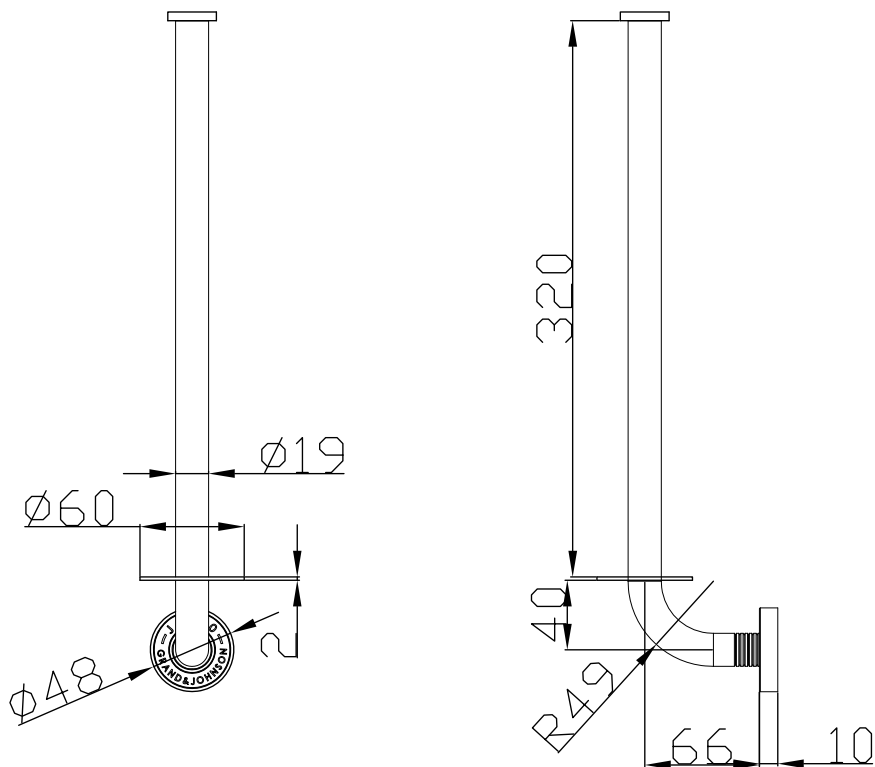

# JEE-O soho spare roll holder specifications

Note:  
UV radiation and extreme temperature  
can affect the color and structure of the  
JEE-O soho wall surface.

Article code:

**701-0020**

● Brushed stainless steel - **RAW**

Coating:

1.5 Electro powder spray

Cleaning:

soapwater or alcohol

Dimension package:

L42 x B14 x H9 cm

Total weight:

0,49 kg

Package weight:

0,11 kg

2 year warranty

HS code:

73249000