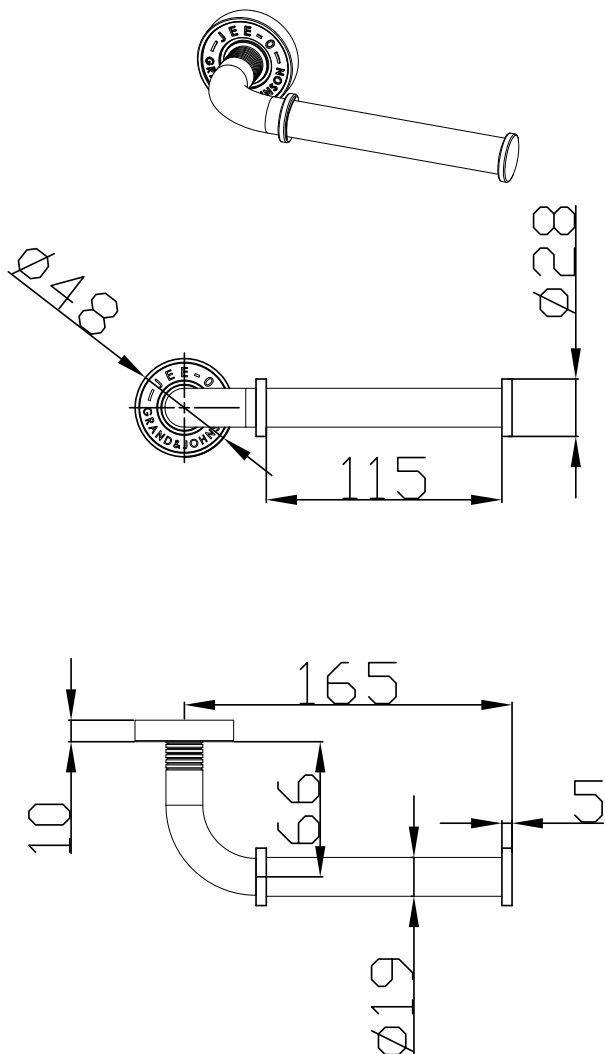

JEE-O soho toilet roll holder specifications

Note:
UV radiation and extreme temperature
can affect the color and structure of the
JEE-O soho wall surface.

Article code:

701-0010

● Brushed stainless steel - **RAW**

Coating:

1.5 Electro powder spray

Cleaning:

cleaning vinegar or alcohol

Dimension package:

L21 x B10 x H5,5 cm

Total weight:

0.31 kg

Package weight:

0.07 kg

2 year warranty

HS code:

73249000