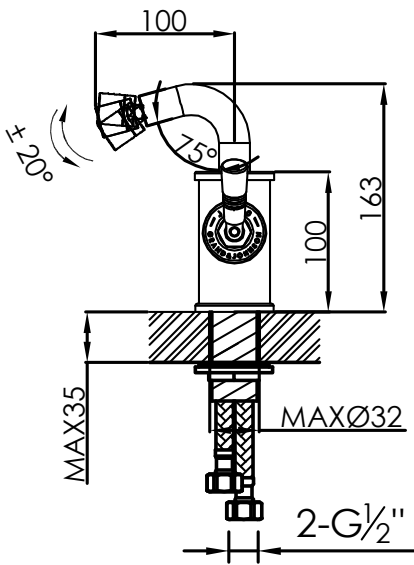

JEE-O soho bidet specifications

Note:
UV radiation and extreme temperature can affect the color and structure of the JEE-O soho basin surface.

Article code:

700-4100

● Brushed stainless steel - **RAW**

700-4102

1.5 Electro powder spray

Cartridge:

Sedal ceramic mixing mechanism (progressive),

item code **005-0105**

Cleaning:

cleaning vinegar or alcohol

Flow at water of 38°C / 100,4°F:

10L p/m at 3bar presure

Connection:

2 x G 1/2" (ø15mm / 0.6")
nylon^(out)/epdm⁽ⁱⁿ⁾ flexhose
with brass swivel
British Standard Pipe (BSP)

Thread:

Dimension package:

L 28 x W 20 x H 14 cm

Total weight:

1.86 kg

Package weight: