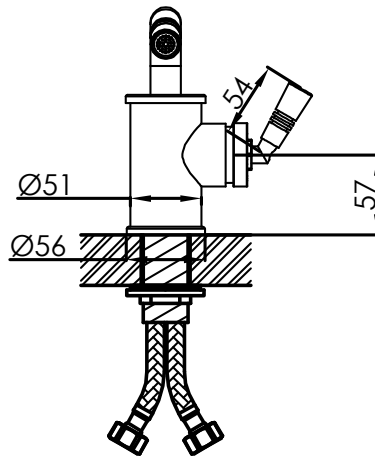

JEE-O soho bidet specifications

Note:
UV radiation and extreme temperature can affect the color and structure of the JEE-O soho basin surface.

Article code:

700-4100

● Brushed stainless steel - **RAW**

700-4102

1.5 Electro powder spray

Cartridge:

Sedal ceramic mixing mechanism (progressive),

item code **005-0105**

Cleaning:

cleaning vinegar or alcohol

Flow at water of 38°C / 100,4°F:

10L p/m at 3bar presure

Connection:

2 x G 1/2" (ø15mm / 0.6")
nylon^(out)/epdm⁽ⁱⁿ⁾ flexhose
with brass swivel
British Standard Pipe (BSP)

Thread:

Dimension package:

L 28 x W 20 x H 14 cm

Total weight:

1.86 kg

Package weight: