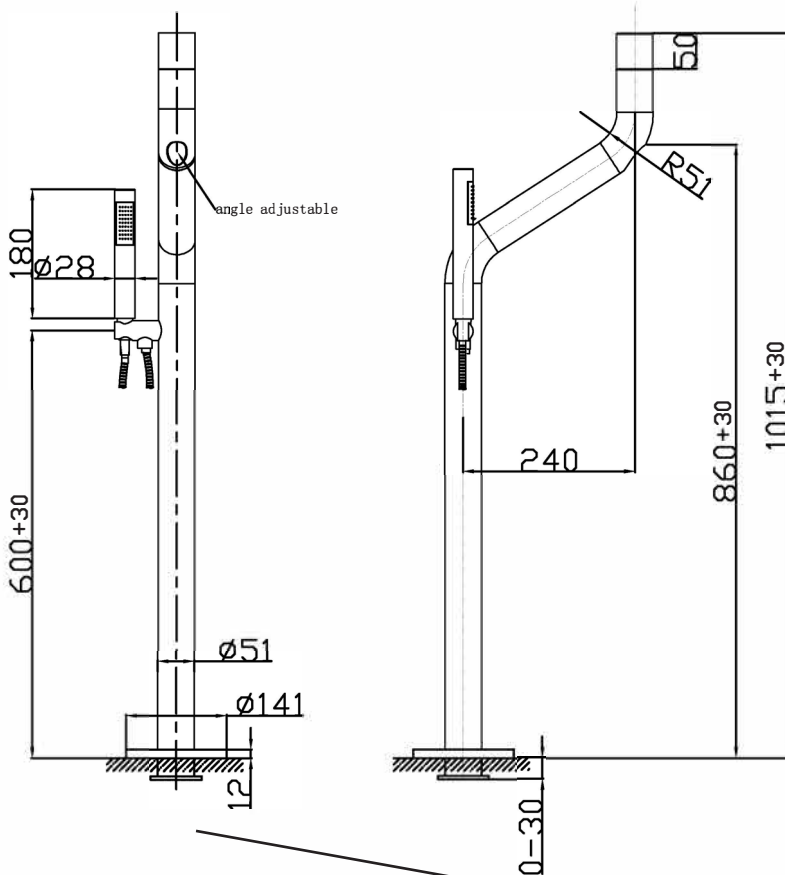

# JEE-O flow bath mixer specifications

right water spout

middle of

left handshower

Article code:

**500-3010** (brushed)  
● brushed stainless steel

Material:

Stainless Steel r304

Cartridge:

available soon

Cleaning:

JEE-O protect

Flow at water of 38°C:

12L p/m at 3bar presure

Flexhose:

150 cm length

Connection:  
Thread:

2 x G 1/2" ( $\varnothing 15\text{mm}$  / 0.6")  
British Standard Pipe (BSP)

Dimension package:

L139 x W48 x H19 cm

Total weight:

8.1 kg

Package weight:

2,7 kg

Placing on a water-tight floor

2 year warranty

HS code:

84818011900