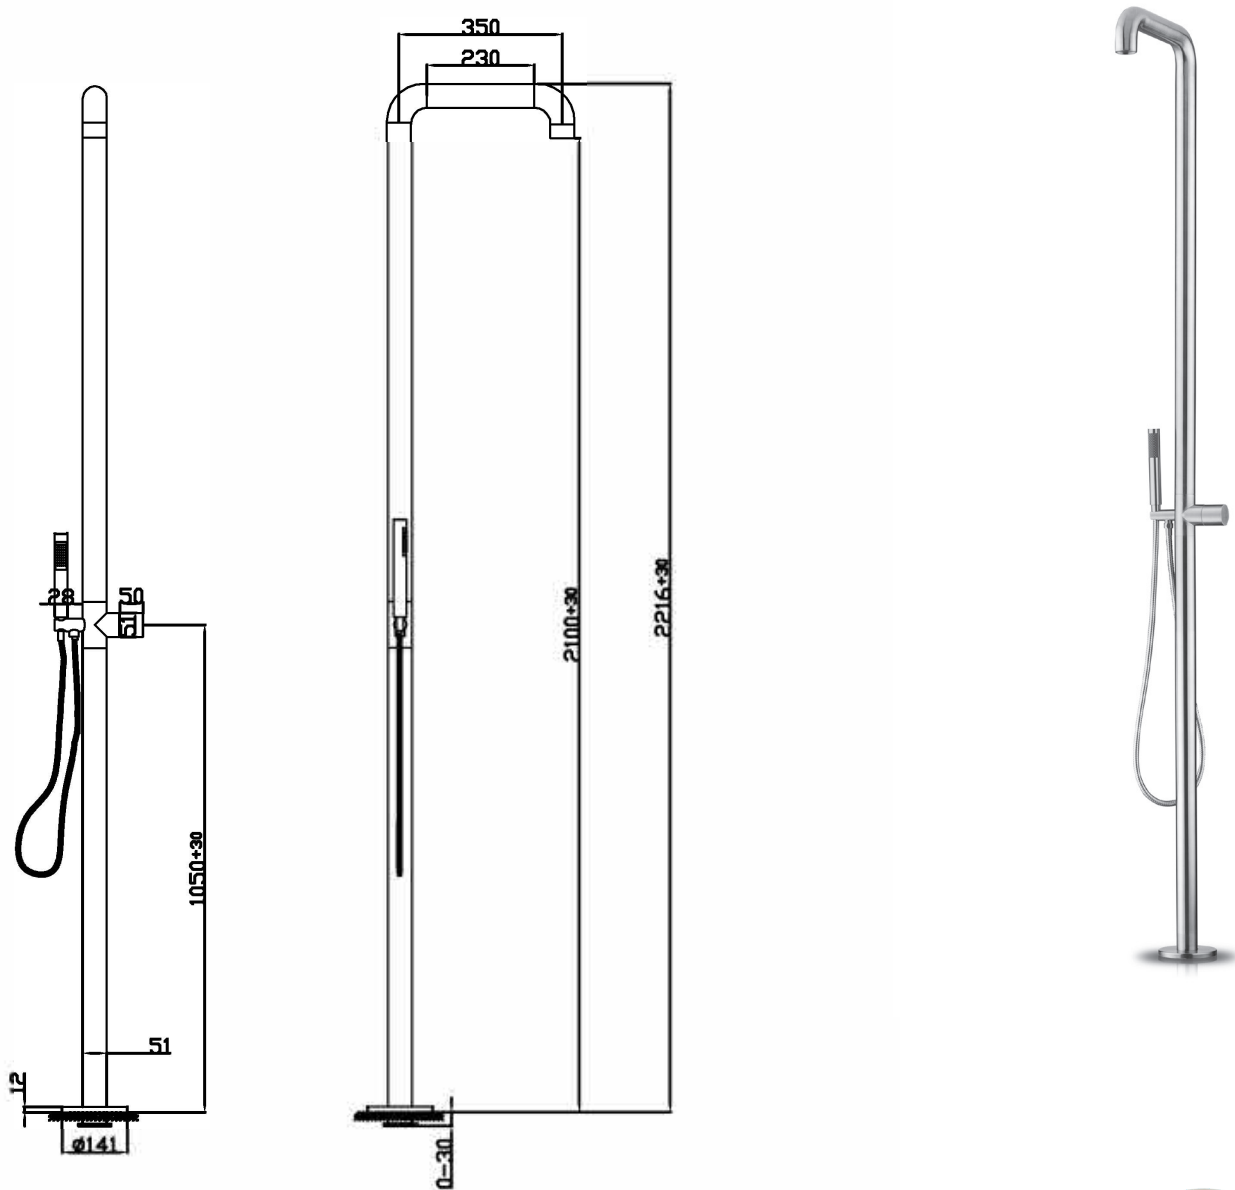

JEE-O flow shower O2 specifications

left handshower

middle off

right headshower

Article code:

500-6110

● brushed stainless steel

Material:

Stainless Steel r304

Cleaning:

JEE-O protect

Cartridge:

available soon

Flow at water of 38°C:

10L p/m at 3bar presure

Flexhose:

150 cm length

Connection:

Thread:

2 x G 1/2" (ø15mm / 0.6")
British Standard Pipe (BSP)

Dimension package:

Total weight:

Package weight:

L160 x W57 x H16 cm
11.3 kg
2.4 kg

Placing on a water-tight floor

2 year warranty

HS code:

84818011900