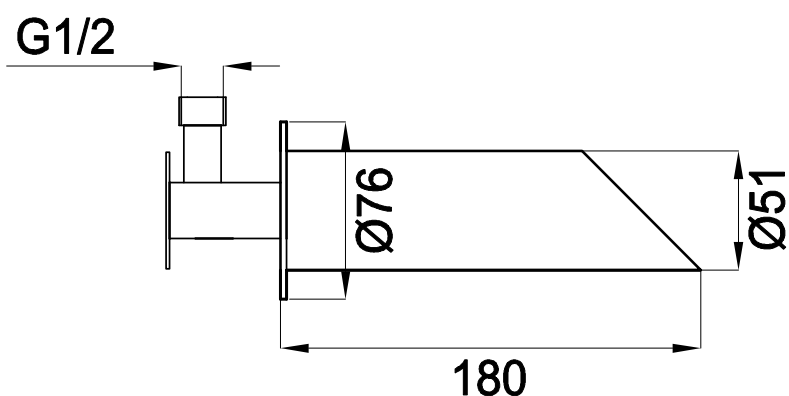

JEE-O pure spout specifications

by Lammerit Moerman

Article code:

300-3900

● brushed stainless steel

300-3901

● polished stainless steel

Material:

Stainless Steel r304

Cleaning:

JEE-O protect

Connection:

Thread:

G 1/2" (ø15mm / 0.6")
British Standard Pipe (BSP)

Dimension package:

Total weight:

Package weight:

L 27 x W 19 x H 14 cm
1.3 kg
0.4 kg

2 year warranty

HS code: 84818011900