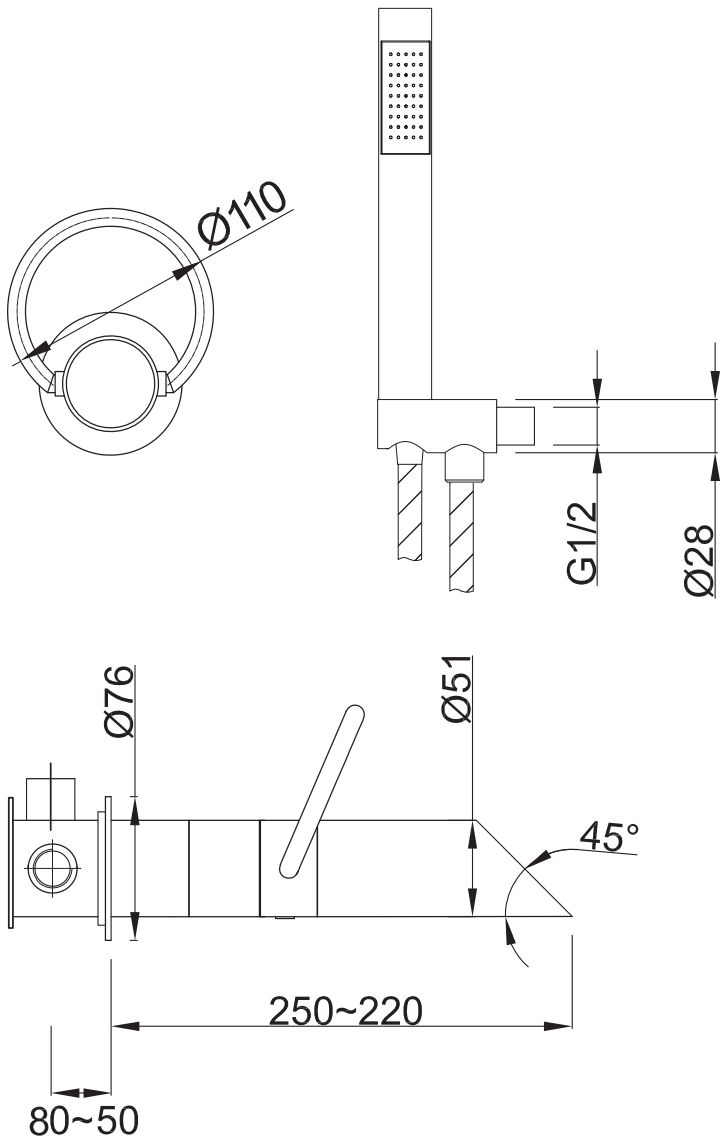

# JEE-O pure wall bath mixer specifications

by Lammer Moerman

left flow handshower

middle off

right flow spout

Article code:

**300-3510**

● brushed stainless steel

**300-3511**

● polished stainless steel

Material:

Stainless Steel r304

Cartridge:

Kerox ceramic mixing mechanism (progressive) with diverter, item code **005-0202**

Cleaning:

JEE-O protect

Flow at water of 38°C / 100,4°F:

9L p/m at 3bar pressure

Flexhose:

150 cm length

Connection:

Thread:

4 x G 1/2" (ø15mm / 0.6")  
British Standard Pipe (BSP)

Dimension package:

Total weight:

Package weight:

L 45 x W 27 x H 14 cm  
3.5 kg  
0.3 kg

2 year warranty

HS code: 84818011900