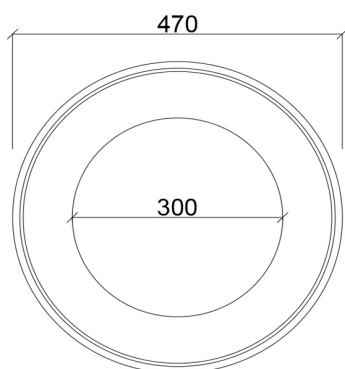

# JEE-O blue basin specifications

Article code:

**SWMBAS67**  
White DADOquartz

Material:

DADOquartz - Scratch & abrasion resistant

Waste diameter:

40mm

Dimensions:

L 47 x W 47 x H 45 cm

Basin rim:

1 cm

Net weight:

19kg

Note: cast products are subject to size variation of +/-5 %

Dimension package:

L 49 x W 49 x H 49 cm