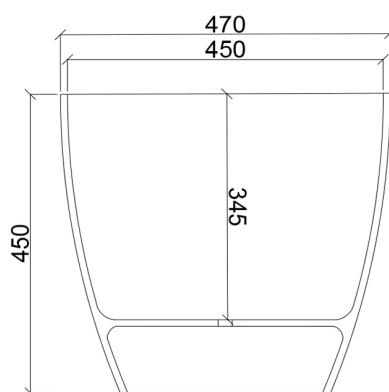

# JEE-O blue basin specifications

Article code:

**SWMBAS67**  
White DADOquartz

Material:

DADOquartz - Scratch & abrasion resistant

Waste diameter:

40mm

Dimensions:

L 47 x W 47 x H 45 cm

Basin rim:

1 cm

Net weight:

19kg

Note: cast products are subject to size variation of +/-5 %

Dimension package:

L 49 x W 49 x H 49 cm

Package weight:

1kg

UV stability:

6 / BSEN438

25 year warranty

HS code:

69109000

European Standard: