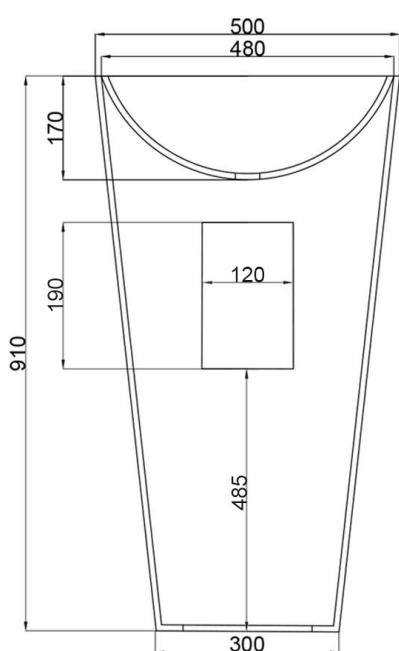

# JEE-O anelli basin specifications

Article code:

**SWMBAS37**

White DADOquartz

Material:

DADOquartz - Scratch & abrasion resistant

Waste diameter:

40mm

Dimensions:

L 50 x W 50 x H 91 cm

Basin rim:

3 cm

Net weight:

25kg

Note: cast products are subject to size variation of +/- 5 %

Dimension package:

L 58 x W 58 x H 94 cm

Package weight:

5kg

UV stability:

6 / BSEN438

25 year warranty

HS code:

69109000