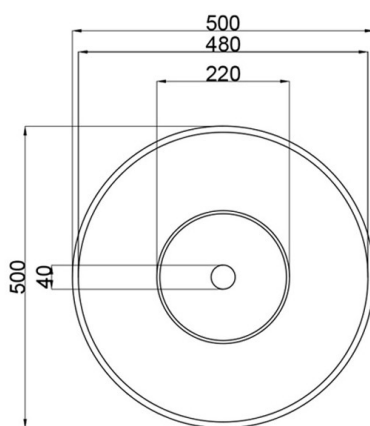

# JEE-O anelli basin specifications

Article code:

**SWMBAS37**

White DADOquartz

Material:

DADOquartz - Scratch & abrasion resistant

Waste diameter:

40mm

Dimensions:

L 50 x W 50 x H 91 cm

Basin rim:

3 cm

Net weight:

25kg

Note: cast products are subject to size variation of +/- 5 %

Dimension package:

L 58 x W 58 x H 94 cm

Package weight:

5kg

UV stability:

6 / BSEN438

25 year warranty

HS code:

69109000