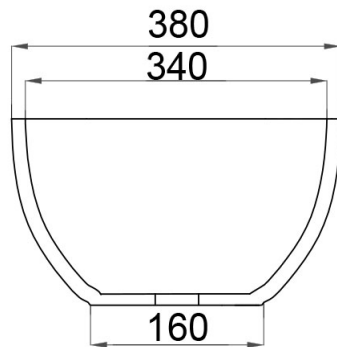

JEE-O elaine basin specifications

Article code:

SWMBAS57
White DADOquartz

Material:

DADOquartz - Scratch & abrasion resistant

Waste diameter:

40mm

Dimensions:

L 57 x W 38 x H 15 mm

Basin rim:

2 cm

Net weight:

15kg

Note: cast products are subject to size variation of +/-5 %

Dimension package:

L 62 x W 44 x H 21 mm

Package weight:

5kg

UV stability:

6 / BSEN438

25 year warranty

HS code:

69109000

European Standard: