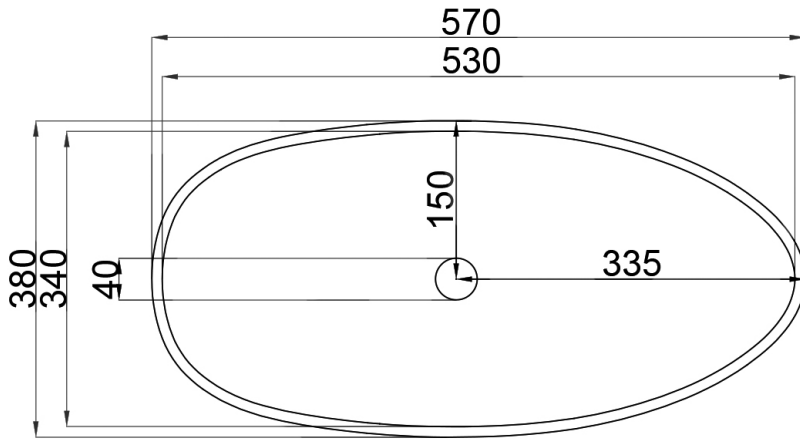

JEE-O elaine basin specifications

Article code:

SWMBAS57
White DADOquartz

Material:

DADOquartz - Scratch & abrasion resistant

Waste diameter:

40mm

Dimensions:

L 57 x W 38 x H 15 mm

Basin rim:

2 cm

Net weight:

15kg

Note: cast products are subject to size variation of +/-5 %

Dimension package:

L 62 x W 44 x H 21 mm

Package weight:

5kg

UV stability:

6 / BSEN438

25 year warranty

HS code:

69109000

European Standard: