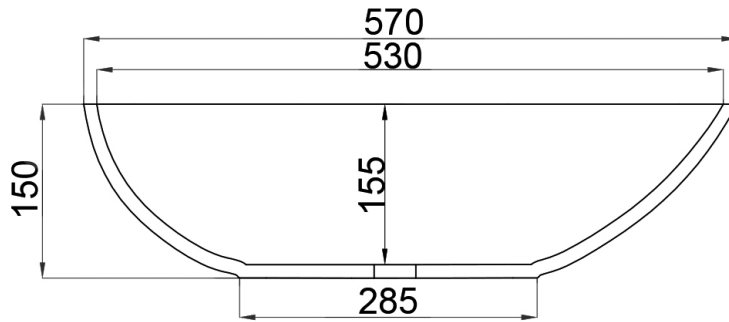

JEE-O elaine basin specifications

Article code:

SWMBAS57
White DADOquartz

Material:

DADOquartz - Scratch & abrasion resistant

Waste diameter:

40mm

Dimensions:

L 57 x W 38 x H 15 mm

Basin rim:

2 cm

Net weight:

15kg

Note: cast products are subject to size variation of +/-5 %

Dimension package:

L 62 x W 44 x H 21 mm

Package weight:

5kg

UV stability:

6 / BSEN438

25 year warranty

HS code:

69109000

European Standard: